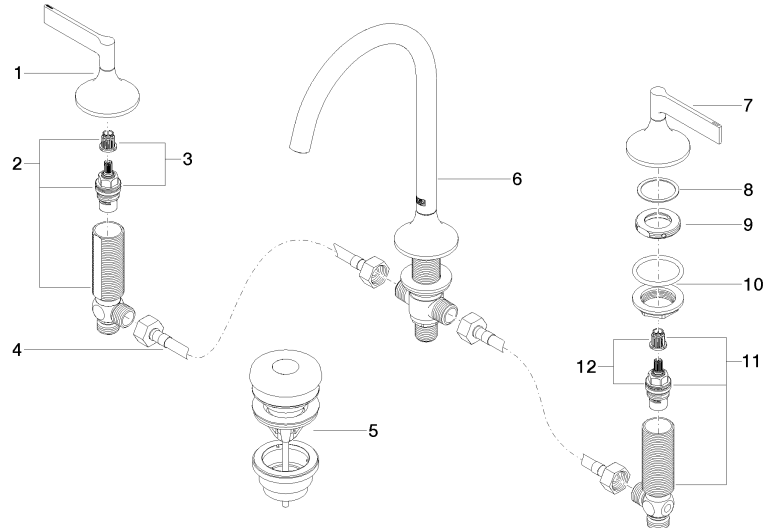

20 713 819

- 168mm projection
- pivotable spout 360°
- circular, air-enriched flow
- height of mixer 280 mm
- height up to aerator 191 mm
- hole diameter valve 32 mm
- hole diameter spout 35 mm
- rosette Ø 60 mm
- max. flow 5.7 l/min
- lead-free
- This product can help a building meet the requirements of Green Building Rating Systems, e.g. LEED®, BREEAM®, DGNB
- WRAS 2312068

Recommended miscellaneous

High pressure hoses -

- 2x 3/8" x 1/2" x 500mm high pressure hose

12 506 970 90

20 713 819

mm [inches]

Flow rate chart

Certificates

LGA_29292.

ACS_20 ACC LY 737. GDV_0400287.

WRAS_2312068.

20 713 819

Spare parts list

No.	Item Number	Name	Quantity used	Delivery time
1	90 20 80 013 00-99	handle (hot)	1	30
2	04 17 11 055 51 90	side panel	1	2
3	90 90 03 151 00 90	top	1	2
4	04 30 04 096 00 90	hose	1	2
5	10 125 970-99	Basin Waste with push fastening 1 1/4" - Brushed Dark Platinum	1	2
6	13 716 809-99	VAIA Deck-mounted basin spout without pop-up waste - Brushed Dark Platinum	1	30
7	90 20 80 012 00-99	handle (cold)	1	30
8	09 28 10 003 90	ring	2	2
9	09 24 01 028 90	ring	2	2
10	04 23 10 032 46 90	fixing set	2	2
11	04 17 11 055 50 90	side panel	1	2
12	90 90 03 150 00 90	top	1	2