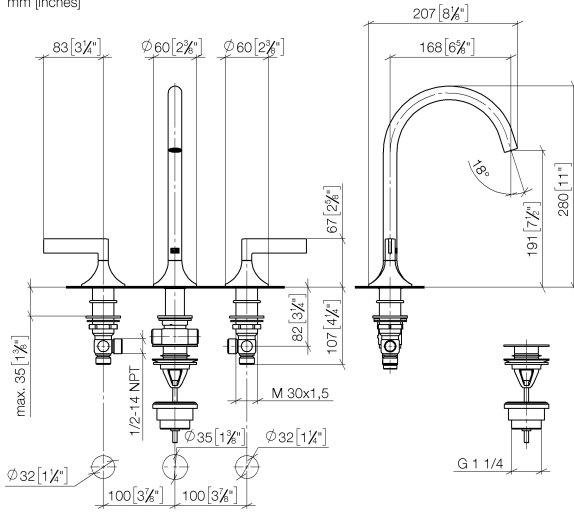

20 713 819

- 168mm projection
- pivotable spout 360°
- circular, air-enriched flow
- height of mixer 280 mm
- height up to aerator 191 mm
- hole diameter valve 32 mm
- hole diameter spout 35 mm
- rosette Ø 60 mm
- max. flow 5.7 l/min
- lead-free
- This product can help a building meet the requirements of Green Building Rating Systems, e.g. LEED®, BREEAM®, DGNB
- WRAS 2312068

Recommended miscellaneous

High pressure hoses -

- 2x 3/8" x 1/2" x 500mm high pressure hose

12 506 970 90

20 713 819

mm [inches]

Flow rate chart

Certificates

LGA_29292.

ACS_20 ACC LY 737. GDV_0400287.

WRAS_2312068.

20 713 819

Spare parts list

No.	Item Number	Name	Quantity used	Delivery time
1	90 20 80 013 00-99	handle (hot)	1	30
2	04 17 11 055 51 90	side panel	1	2
3	90 90 03 151 00 90	top	1	2
4	04 30 04 096 00 90	hose	1	2
5	10 125 970-99	Basin Waste with push fastening 1 1/4" - Brushed Dark Platinum	1	2
6	13 716 809-99	VAIA Deck-mounted basin spout without pop-up waste - Brushed Dark Platinum	1	30
7	90 20 80 012 00-99	handle (cold)	1	30
8	09 28 10 003 90	ring	2	2
9	09 24 01 028 90	ring	2	2
10	04 23 10 032 46 90	fixing set	2	2
11	04 17 11 055 50 90	side panel	1	2
12	90 90 03 150 00 90	top	1	2