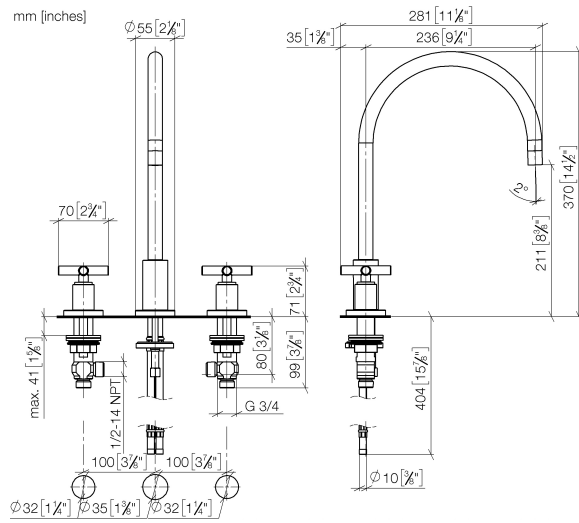

20 815 892

- 235mm projection
- pivotable spout 360°
- air-enriched flow
- height of mixer 370 mm
- height up to aerator 212 mm
- hole diameter spout 35 mm
- hole diameter valve 32 mm
- max. flow 7 l/min at 3 bar flow pressure
- lead-free
- This product can help a building meet the requirements of Green Building Rating Systems, e.g. LEED®, BREEAM®, DGNB

20 815 892

**Flow rate chart**

**Certificates**

WRAS\_2107052.

ETA\_18514.

LGA\_19166.

GDV\_0400289.

20 815 892

## TARA Three-hole mixer - Brushed Durabross (23kt Gold)

TARA

20 815 892

### Spare parts list

No.	Item Number	Name	Quantity used	Delivery time
1	90 28 22 226 01-28	spout	1	20
2	90 23 01 028 03-28	aerator	1	20
3	09 30 30 057 90	screw	1	2
4	09 11 10 088 10-28	connection	1	20
5	09 28 10 140-28	ring	1	20
6	04 30 04 019 00 90	hose	2	2
7	09 14 05 047 90	seal	1	2
8	04 30 11 038 00 90	fixing set	1	2
9	09 31 11 011 90	pin	1	2
10	90 20 89 010 10-28	handle	2	20
11	09 20 89 010-28	handle	2	60
12	90 12 12 007 00-28	base	2	20
13	90 30 11 029 00 90	disc	2	2
14	90 30 30 075 00 90	screw	2	2
15	09 21 02 140-28	sleeve	2	20
16	09 27 89 105-28	rosette	2	20
17	90 14 10 043 00 90	seal	2	2
18	90 17 11 040 51 90	side panel	2	2
19	90 23 30 040 00-28	threaded connector	4	20
20	12 501 970 90	High pressure hose 1/2" x 1/2" x 300 mm -	2	-
Spare part can no longer be ordered, please order the replacement item				
21	04 31 20 046 10 92	set	1	2