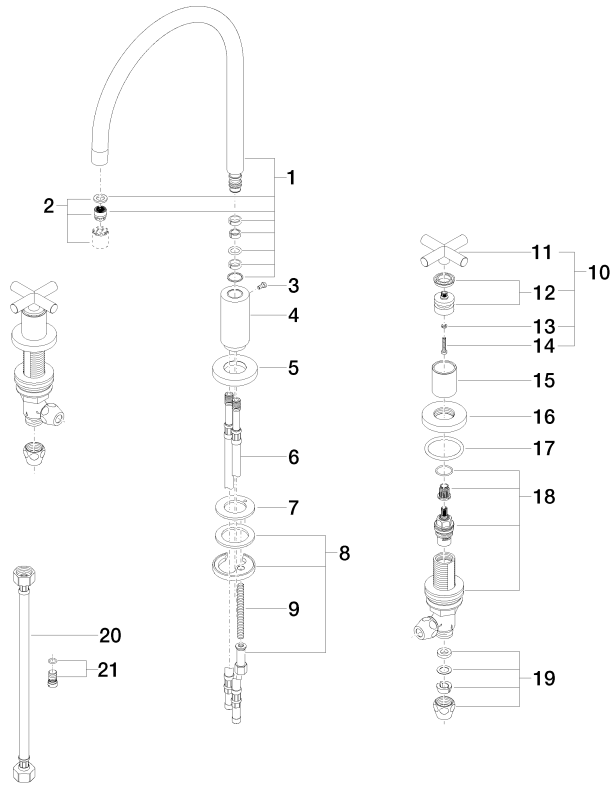

20 815 892

- 235mm projection
- pivotable spout 360°
- air-enriched flow
- height of mixer 370 mm
- height up to aerator 212 mm
- hole diameter spout 35 mm
- hole diameter valve 32 mm
- max. flow 7 l/min at 3 bar flow pressure
- lead-free
- This product can help a building meet the requirements of Green Building Rating Systems, e.g. LEED®, BREEAM®, DGNB

20 815 892

**Flow rate chart**

**Certificates**

WRAS\_2107052.

ETA\_18514.

LGA\_19166.

GDV\_0400289.

20 815 892

## TARA Three-hole mixer - Brushed Durabross (23kt Gold)

TARA

20 815 892

### Spare parts list

No.	Item Number	Name	Quantity used	Delivery time
1	90 28 22 226 01-28	spout	1	20
2	90 23 01 028 03-28	aerator	1	20
3	09 30 30 057 90	screw	1	2
4	09 11 10 088 10-28	connection	1	20
5	09 28 10 140-28	ring	1	20
6	04 30 04 019 00 90	hose	2	2
7	09 14 05 047 90	seal	1	2
8	04 30 11 038 00 90	fixing set	1	2
9	09 31 11 011 90	pin	1	2
10	90 20 89 010 10-28	handle	2	20
11	09 20 89 010-28	handle	2	60
12	90 12 12 007 00-28	base	2	20
13	90 30 11 029 00 90	disc	2	2
14	90 30 30 075 00 90	screw	2	2
15	09 21 02 140-28	sleeve	2	20
16	09 27 89 105-28	rosette	2	20
17	90 14 10 043 00 90	seal	2	2
18	90 17 11 040 51 90	side panel	2	2
19	90 23 30 040 00-28	threaded connector	4	20
20	12 501 970 90	High pressure hose 1/2" x 1/2" x 300 mm -	2	-
Spare part can no longer be ordered, please order the replacement item				
21	04 31 20 046 10 92	set	1	2