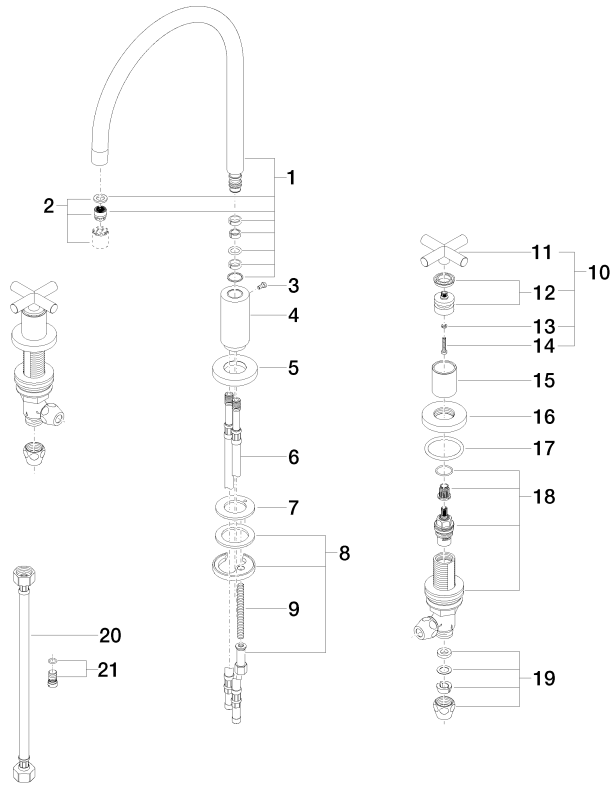

TARA Three-hole mixer - Brushed Champagne (22kt Gold)

TARA

20 815 892

- 235mm projection
- pivotable spout 360°
- air-enriched flow
- height of mixer 370 mm
- height up to aerator 212 mm
- hole diameter spout 35 mm
- hole diameter valve 32 mm
- max. flow 7 l/min at 3 bar flow pressure
- lead-free
- This product can help a building meet the requirements of Green Building Rating Systems, e.g. LEED®, BREEAM®, DGNB

Recommended miscellaneous

Dispenser with rosette - Brushed Champagne (22kt Gold) 82 444 970-46

Recommended miscellaneous

Strainer waste with control handle - Brushed Champagne (22kt Gold) 10 710 970-46

20 815 892

Parts for other finishes can be found here: [Chrome](#)

TARA Three-hole mixer - Brushed Champagne (22kt Gold)

TARA

20 815 892

Spare parts list

No.	Item Number	Name	Quantity used	Delivery time
1	90 28 22 226 01-46	spout	1	30
2	90 23 01 028 03-46	aerator	1	30
3	09 30 30 057 90	screw	1	2
4	09 11 10 088 10-46	connection	1	30
5	09 28 10 140-46	ring	1	60
6	04 30 04 019 00 90	hose	2	2
7	09 14 05 047 90	seal	1	2
8	04 30 11 038 00 90	fixing set	1	2
9	09 31 11 011 90	pin	1	2
10	90 20 89 010 10-46	handle	2	30
11	09 20 89 010-46	handle	2	60
12	90 12 12 007 00-46	base	2	30
13	90 30 11 029 00 90	disc	2	2
14	90 30 30 075 00 90	screw	2	2
15	09 21 02 140-46	sleeve	2	60
16	09 27 89 105-46	rosette	2	60
17	90 14 10 043 00 90	seal	2	2
18	90 17 11 040 51 90	side panel	2	2
19	90 23 30 040 00-46	threaded connector	4	-
Spare part can no longer be ordered, please order the replacement item				
20	12 501 970 90	High pressure hose 1/2" x 1/2" x 300 mm -	2	-
Spare part can no longer be ordered, please order the replacement item				
21	04 31 20 046 10 92	set	1	2