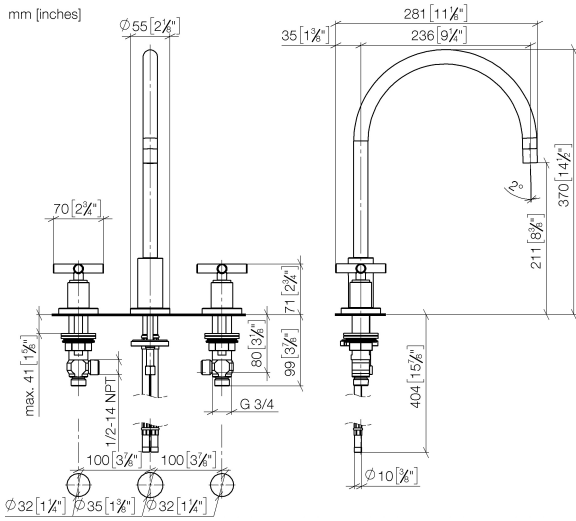

TARA Three-hole mixer - Champagne (22kt Gold)

TARA

20 815 892

- 235mm projection
- pivotable spout 360°
- air-enriched flow
- height of mixer 370 mm
- height up to aerator 212 mm
- hole diameter spout 35 mm
- hole diameter valve 32 mm
- max. flow 7 l/min at 3 bar flow pressure
- lead-free
- This product can help a building meet the requirements of Green Building Rating Systems, e.g. LEED®, BREEAM®, DGNB
- WRAS 2107052

TARA

20 815 892

Flow rate chart

Certificates

GDV_0400289.

20 815 892

Parts for other finishes can be found here: [Chrome](#)

TARA Three-hole mixer - Champagne (22kt Gold)

TARA

20 815 892

Spare parts list

No.	Item Number	Name	Quantity used	Delivery time
1	90 28 22 226 01-47	spout	1	30
2	90 23 01 028 03-47	aerator	1	30
3	09 30 30 057 90	screw	1	2
4	09 11 10 088 10-47	connection	1	30
5	09 28 10 140-47	ring	1	60
6	04 30 04 019 00 90	hose	2	2
7	09 14 05 047 90	seal	1	2
8	04 30 11 038 00 90	fixing set	1	2
9	09 31 11 011 90	pin	1	2
10	90 20 89 010 10-47	handle	2	30
11	09 20 89 010-47	handle	2	60
12	90 12 12 007 00-47	base	2	30
13	90 30 11 029 00 90	disc	2	2
14	90 30 30 075 00 90	screw	2	2
15	09 21 02 140-47	sleeve	2	60
16	09 27 89 105-47	rosette	2	60
17	90 14 10 043 00 90	seal	2	2
18	90 17 11 040 51 90	side panel	2	2
19	90 23 30 040 00-47	threaded connector	4	30
20	12 501 970 90	High pressure hose 1/2" x 1/2" x 300 mm -	2	-
Spare part can no longer be ordered, please order the replacement item				
21	04 31 20 046 10 92	set	1	2