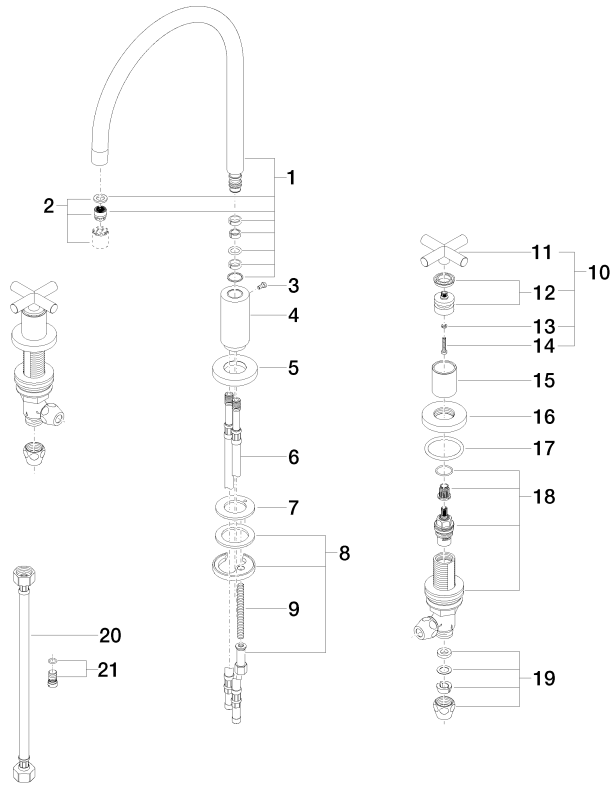

TARA Three-hole mixer - Champagne (22kt Gold)

TARA

20 815 892

- 235mm projection
- pivotable spout 360°
- air-enriched flow
- height of mixer 370 mm
- height up to aerator 212 mm
- hole diameter spout 35 mm
- hole diameter valve 32 mm
- max. flow 7 l/min at 3 bar flow pressure
- lead-free
- This product can help a building meet the requirements of Green Building Rating Systems, e.g. LEED®, BREEAM®, DGNB
- WRAS 2107052

TARA

20 815 892

Flow rate chart

Certificates

GDV_0400289.

20 815 892

Parts for other finishes can be found here: [Chrome](#)

TARA Three-hole mixer - Champagne (22kt Gold)

TARA

20 815 892

Spare parts list

No.	Item Number	Name	Quantity used	Delivery time
1	90 28 22 226 01-47	spout	1	30
2	90 23 01 028 03-47	aerator	1	30
3	09 30 30 057 90	screw	1	2
4	09 11 10 088 10-47	connection	1	30
5	09 28 10 140-47	ring	1	60
6	04 30 04 019 00 90	hose	2	2
7	09 14 05 047 90	seal	1	2
8	04 30 11 038 00 90	fixing set	1	2
9	09 31 11 011 90	pin	1	2
10	90 20 89 010 10-47	handle	2	30
11	09 20 89 010-47	handle	2	60
12	90 12 12 007 00-47	base	2	30
13	90 30 11 029 00 90	disc	2	2
14	90 30 30 075 00 90	screw	2	2
15	09 21 02 140-47	sleeve	2	60
16	09 27 89 105-47	rosette	2	60
17	90 14 10 043 00 90	seal	2	2
18	90 17 11 040 51 90	side panel	2	2
19	90 23 30 040 00-47	threaded connector	4	30
20	12 501 970 90	High pressure hose 1/2" x 1/2" x 300 mm -	2	-
Spare part can no longer be ordered, please order the replacement item				
21	04 31 20 046 10 92	set	1	2