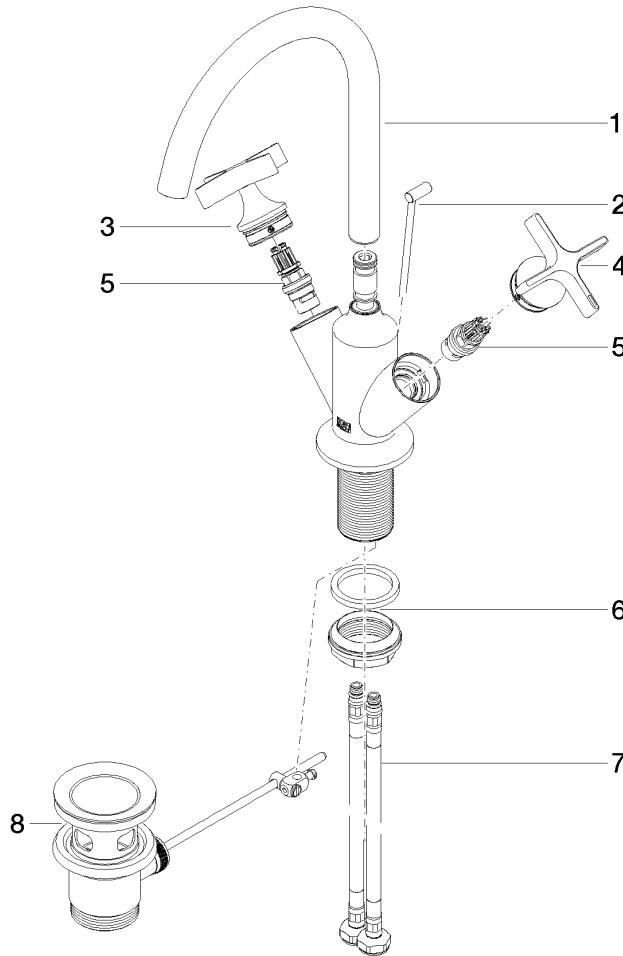

22 513 809

- 167mm projection
- pivotable spout 360°
- circular, air-enriched flow
- height of mixer 307 mm
- height up to aerator 221 mm
- hole diameter 35 mm
- rosette Ø 60 mm
- 2x screw-in M 10 x 1 pressure hose, leak-tested
- max. flow 5.7 l/min
- lead-free
- This product can help a building meet the requirements of Green Building Rating Systems, e.g. LEED®, BREEAM®, DGNB
- WRAS 240102002

22 513 809

**Flow rate chart**

**Certificates**

LGA\_18920.

WRAS\_240102002.

22 513 809

Parts for other finishes can be found here: [Chrome](#)

**Spare parts list**

| No.  | Item Number        | Name            | Quantity used | Delivery time |
|--|--------------------|-----------------|---------------|---------------|
| 1  | 90 28 22 320 00-42 | spout           | 1             | -             |
| Spare part can no longer be ordered, please order the replacement item |                    |                 |               |               |
| 2  | 04 20 89 035 80-42 | pull-rod        | 1             | 60            |
| 3  | 90 20 66 029 01-42 | handle ( hot )  | 1             | -             |
| Spare part can no longer be ordered, please order the replacement item |                    |                 |               |               |
| 4  | 90 20 66 028 00-42 | handle ( cold ) | 1             | -             |
| Spare part can no longer be ordered, please order the replacement item |                    |                 |               |               |
| 5  | 90 90 03 175 00 90 | top             | 2             | 2             |
| 6  | 04 23 10 044 07 90 | fixing set      | 1             | 2             |
| 7  | 04 30 04 100 00 90 | hose            | 2             | 2             |
| 8  | 90 11 01 001 00-42 | pop-up waste    | 1             | 30            |