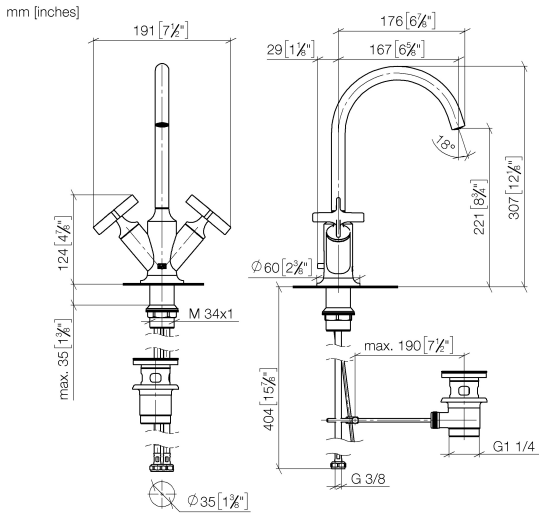

22 513 809

- 167mm projection
- pivotable spout 360°
- circular, air-enriched flow
- height of mixer 307 mm
- height up to aerator 221 mm
- hole diameter 35 mm
- rosette Ø 60 mm
- 2x screw-in M 10 x 1 pressure hose, leak-tested
- max. flow 5.7 l/min
- lead-free
- This product can help a building meet the requirements of Green Building Rating Systems, e.g. LEED®, BREEAM®, DGNB
- WRAS 240102002

22 513 809

**Flow rate chart**

**Certificates**

LGA\_18920.

WRAS\_240102002.

22 513 809

Parts for other finishes can be found here: [Chrome](#)

**Spare parts list**

| No.  | Item Number        | Name            | Quantity used | Delivery time |
|--|--------------------|-----------------|---------------|---------------|
| 1  | 90 28 22 320 00-42 | spout           | 1             | -             |
| Spare part can no longer be ordered, please order the replacement item |                    |                 |               |               |
| 2  | 04 20 89 035 80-42 | pull-rod        | 1             | 60            |
| 3  | 90 20 66 029 01-42 | handle ( hot )  | 1             | -             |
| Spare part can no longer be ordered, please order the replacement item |                    |                 |               |               |
| 4  | 90 20 66 028 00-42 | handle ( cold ) | 1             | -             |
| Spare part can no longer be ordered, please order the replacement item |                    |                 |               |               |
| 5  | 90 90 03 175 00 90 | top             | 2             | 2             |
| 6  | 04 23 10 044 07 90 | fixing set      | 1             | 2             |
| 7  | 04 30 04 100 00 90 | hose            | 2             | 2             |
| 8  | 90 11 01 001 00-42 | pop-up waste    | 1             | 30            |