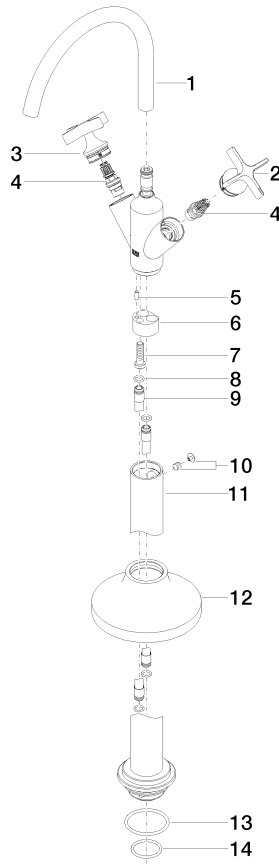

VAIA Single-hole basin mixer with stand pipe without pop-up waste - Brushed Bronze

22 585 809

- 202mm projection
- pivotable spout 360°
- circular, air-enriched flow
- total height 1251 - 1321 mm
- height up to aerator 1152 – 1222 mm
- rosette Ø 135 mm
- max. flow 5.7 l/min
- lead-free
- This product can help a building meet the requirements of Green Building Rating Systems, e.g. LEED®, BREEAM®, DGNB
- WRAS

Recommended miscellaneous

- Concealed floor mounting -**
- min. recess depth mm
 - max. recess depth mm

35 945 970 90

VAIA Single-hole basin mixer with stand pipe without pop-up waste - Brushed Bronze

22 585 809
mm [inches]

Flow rate chart

Codes & Standards

DIN 4109

ISO 3822

Scottish Water
Byelaws

UK Water Supply
Regulations

Ü-Zeichen

VAIA Single-hole basin mixer with stand pipe without pop-up waste - Brushed
Bronze

22 585 809

Certificates

LGA_38

WRAS_240102

VAIA Single-hole basin mixer with stand pipe without pop-up waste - Brushed Bronze

22 585 809

Spare parts list

No.	Item Number	Name	Quantity used	Delivery time
1	90 28 22 313 00-42	spout	1	30
2	90 20 66 028 00-42	handle (cold)	1	-
Spare part can no longer be ordered, please order the replacement item				
3	90 20 66 029 01-42	handle (hot)	1	-
Spare part can no longer be ordered, please order the replacement item				
4	90 90 03 175 00 90	top	2	2
5	09 31 11 040 90	pin	1	2
6	09 24 03 193 90	adaptor	1	2
7	09 30 30 047 90	screw	1	2
8	09 14 10 139 90	seal	4	2
9	04 28 22 022 10 90	connection	2	2
10	04 31 11 002 00 90	pin	1	2
11	04 28 22 028 00-42	pipe	1	60
12	90 27 80 033 00-42	rosette	1	-
Spare part can no longer be ordered, please order the replacement item				
13	09 14 10 084 90	seal	1	2
14	09 14 10 018 90	seal	1	2