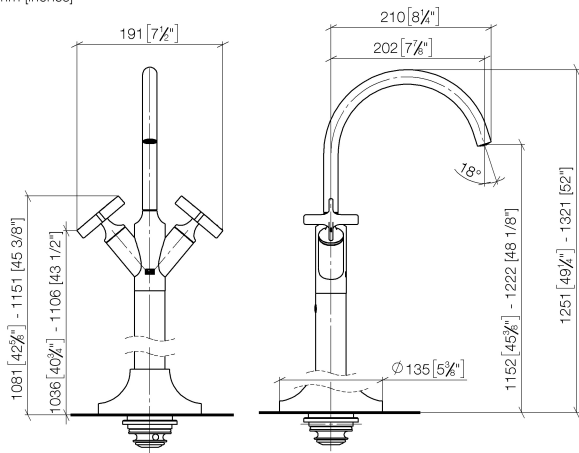

VAIA Single-hole basin mixer with stand pipe without pop-up waste - Brushed Bronze

22 585 809

- 202mm projection
- pivotable spout 360°
- circular, air-enriched flow
- total height 1251 - 1321 mm
- height up to aerator 1152 – 1222 mm
- rosette Ø 135 mm
- max. flow 5.7 l/min
- lead-free
- This product can help a building meet the requirements of Green Building Rating Systems, e.g. LEED®, BREEAM®, DGNB
- WRAS

Recommended miscellaneous

- Concealed floor mounting -**
- min. recess depth mm
 - max. recess depth mm

35 945 970 90

VAIA Single-hole basin mixer with stand pipe without pop-up waste - Brushed Bronze

22 585 809
mm [inches]

Flow rate chart

Codes & Standards

DIN 4109

ISO 3822

Scottish Water
Byelaws

UK Water Supply
Regulations

Ü-Zeichen

VAIA Single-hole basin mixer with stand pipe without pop-up waste - Brushed
Bronze

22 585 809

Certificates

LGA_38

WRAS_240102

VAIA Single-hole basin mixer with stand pipe without pop-up waste - Brushed Bronze

22 585 809

Spare parts list

No.	Item Number	Name	Quantity used	Delivery time
1	90 28 22 313 00-42	spout	1	30
2	90 20 66 028 00-42	handle (cold)	1	-
Spare part can no longer be ordered, please order the replacement item				
3	90 20 66 029 01-42	handle (hot)	1	-
Spare part can no longer be ordered, please order the replacement item				
4	90 90 03 175 00 90	top	2	2
5	09 31 11 040 90	pin	1	2
6	09 24 03 193 90	adaptor	1	2
7	09 30 30 047 90	screw	1	2
8	09 14 10 139 90	seal	4	2
9	04 28 22 022 10 90	connection	2	2
10	04 31 11 002 00 90	pin	1	2
11	04 28 22 028 00-42	pipe	1	60
12	90 27 80 033 00-42	rosette	1	-
Spare part can no longer be ordered, please order the replacement item				
13	09 14 10 084 90	seal	1	2
14	09 14 10 018 90	seal	1	2