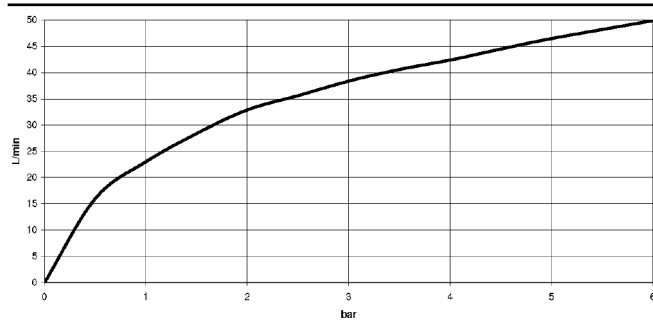

22 900 360

- rosette Ø 60 mm
- porcelain insert COLD

	Platinum	22 900 360-08
	Chrome	22 900 360-00
	Brushed Platinum	22 900 360-06
	Durabass (23kt Gold)	22 900 360-09
	Brushed Durabass (23kt Gold)	22 900 360-28
	Brushed Dark Platinum	22 900 360-99

22 900 360

**Flow rate chart**

22 900 360

Parts for other finishes can be found here: [Chrome](#)