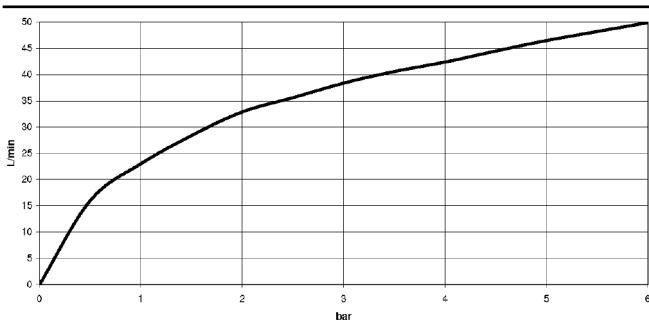

22 900 360

- rosette Ø 60 mm
- porcelain insert COLD

	Brushed Durabron (23kt Gold)	22 900 360-28
	Chrome	22 900 360-00
	Brushed Platinum	22 900 360-06
	Platinum	22 900 360-08
	Durabron (23kt Gold)	22 900 360-09
	Brushed Dark Platinum	22 900 360-99

22 900 360

Flow rate chart

22 900 360

Parts for other finishes can be found here: [Chrome](#)

Spare parts list

No.	Item Number	Name	Quantity used	Delivery time
1	04 27 01 003 00-28	rosette	1	-
Spare part can no longer be ordered, please order the replacement item				
2	90 23 30 040 00-28	threaded connector	1	20
3	90 90 03 023 01 90	top	1	2
4	09 21 02 055-28	cover	1	20
5	04 20 36 002 06-28	handle (cold)	1	20
6	09 20 36 004-28	handle	4	20
7	09 20 36 002-28	handle	1	20
8	09 20 83 006 90	handle	1	2
9	09 26 01 010 90	accessories	1	2
10	09 20 36 005-28	handle	1	20
11	04 30 30 029 00 90	fixing set	1	2