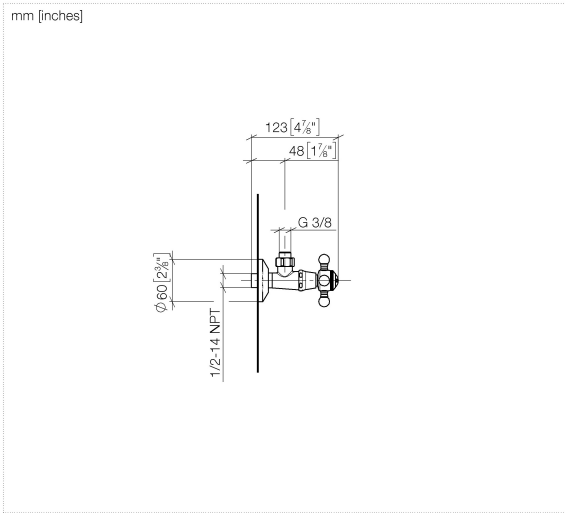

22 900 360

- rosette Ø 60 mm
- porcelain insert COLD

	Brushed Durabron (23kt Gold)	22 900 360-28
	Chrome	22 900 360-00
	Brushed Platinum	22 900 360-06
	Platinum	22 900 360-08
	Durabron (23kt Gold)	22 900 360-09
	Brushed Dark Platinum	22 900 360-99

22 900 360

Flow rate chart

22 900 360

Parts for other finishes can be found here: [Chrome](#)

Spare parts list

No.	Item Number	Name	Quantity used	Delivery time
1	04 27 01 003 00-28	rosette	1	-
Spare part can no longer be ordered, please order the replacement item				
2	90 23 30 040 00-28	threaded connector	1	20
3	90 90 03 023 01 90	top	1	2
4	09 21 02 055-28	cover	1	20
5	04 20 36 002 06-28	handle (cold)	1	20
6	09 20 36 004-28	handle	4	20
7	09 20 36 002-28	handle	1	20
8	09 20 83 006 90	handle	1	2
9	09 26 01 010 90	accessories	1	2
10	09 20 36 005-28	handle	1	20
11	04 30 30 029 00 90	fixing set	1	2