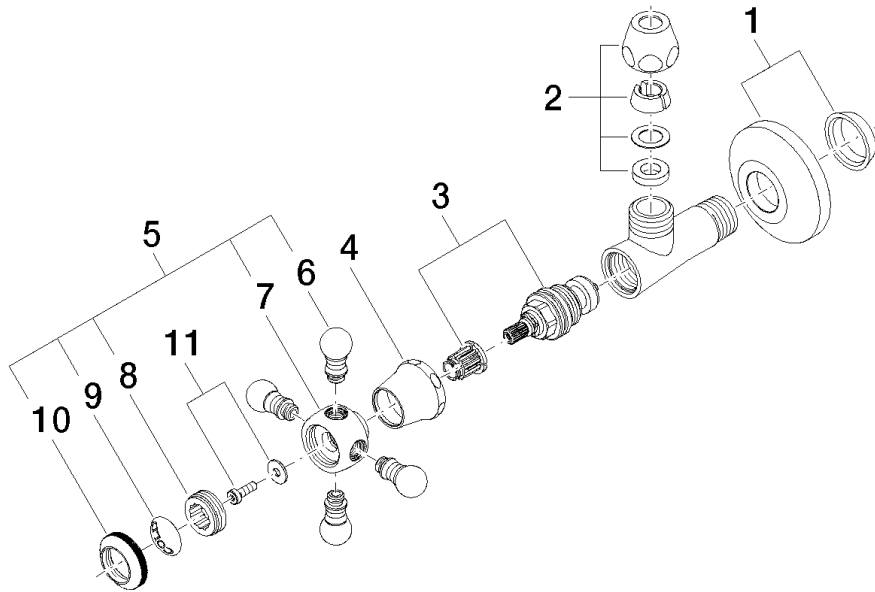

22 900 360

- rosette Ø 60 mm
- porcelain insert COLD

	Brushed Durabron (23kt Gold)	22 900 360-28
	Chrome	22 900 360-00
	Brushed Platinum	22 900 360-06
	Platinum	22 900 360-08
	Durabron (23kt Gold)	22 900 360-09
	Brushed Dark Platinum	22 900 360-99

22 900 360

Flow rate chart

22 900 360

Parts for other finishes can be found here: [Chrome](#)

Spare parts list

No.	Item Number	Name	Quantity used	Delivery time
1	04 27 01 003 00-28	rosette	1	-
Spare part can no longer be ordered, please order the replacement item				
2	90 23 30 040 00-28	threaded connector	1	20
3	90 90 03 023 01 90	top	1	2
4	09 21 02 055-28	cover	1	20
5	04 20 36 002 06-28	handle (cold)	1	20
6	09 20 36 004-28	handle	4	20
7	09 20 36 002-28	handle	1	20
8	09 20 83 006 90	handle	1	2
9	09 26 01 010 90	accessories	1	2
10	09 20 36 005-28	handle	1	20
11	04 30 30 029 00 90	fixing set	1	2