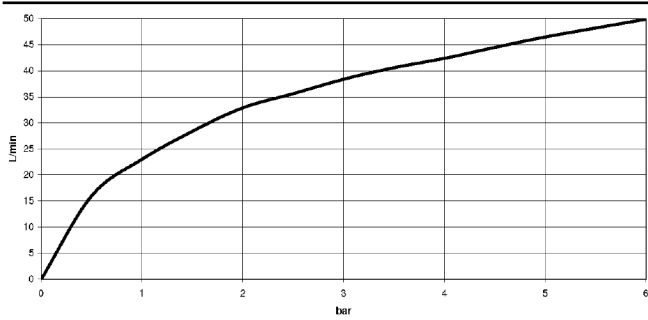

22 900 361

- rosette Ø 60 mm
- porcelain insert HOT

	Platinum	22 900 361-08
	Chrome	22 900 361-00
	Brushed Platinum	22 900 361-06
	Durabass (23kt Gold)	22 900 361-09
	Brushed Durabass (23kt Gold)	22 900 361-28
	Brushed Dark Platinum	22 900 361-99

22 900 361

mm [inches]

**Flow rate chart**

22 900 361

Parts for other finishes can be found here: [Chrome](#)