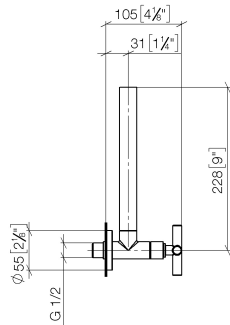

22 900 892

- rosette Ø 55 mm
- hose covering 200mm, for shortening

	Brushed Platinum	22 900 892-06
	Chrome	22 900 892-00
	Platinum	22 900 892-08
	Dark Chrome	22 900 892-19
	Brushed Durabronze (23kt Gold)	22 900 892-28
	Matte Black	22 900 892-33
	Brushed Champagne (22kt Gold)	22 900 892-46
	Champagne (22kt Gold)	22 900 892-47
	Brushed Dark Platinum	22 900 892-99

22 900 892

mm [inches]

Flow rate chart

22 900 892

Parts for other finishes can be found here: [Chrome](#)

### Spare parts list

No.	Item Number	Name	Quantity used	Delivery time
1	09 21 22 000-06	nipple	1	10
2	90 14 10 010 00 90	seal	1	2
3	09 28 22 020-06	pipe	1	10
4	04 24 04 220 01-06	threaded connector	1	-
Spare part can no longer be ordered, please order the replacement item				
5	09 20 89 010-06	handle	1	60
6	09 12 12 041-06	base	1	10
7	09 30 30 069 90	screw	1	2
8	90 90 03 006 00 90	top	1	2
9	09 27 22 015-06	rosette	1	10
10	09 14 10 093 90	seal	1	2