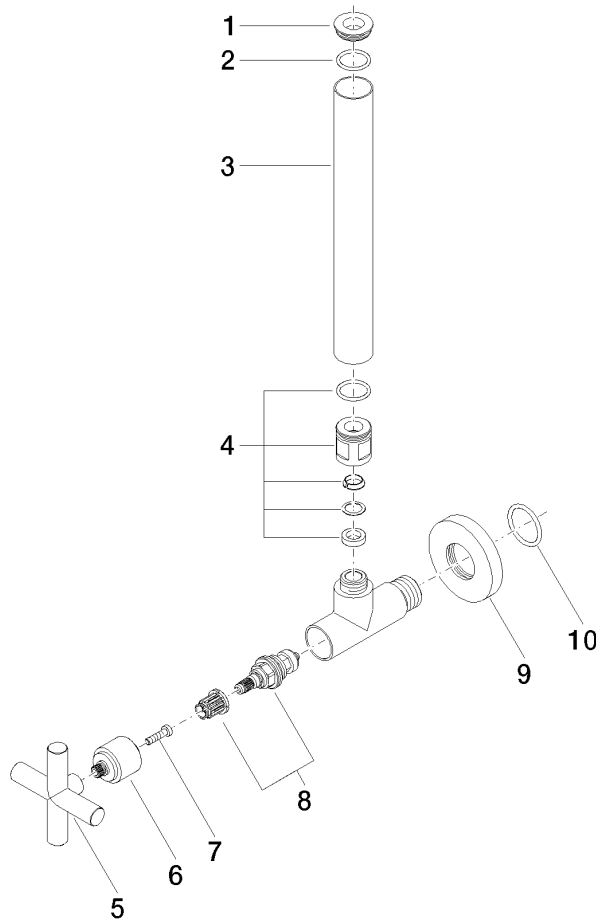

22 900 892

- rosette Ø 55 mm
- hose covering 200mm, for shortening

	Brushed Platinum	22 900 892-06
	Chrome	22 900 892-00
	Platinum	22 900 892-08
	Dark Chrome	22 900 892-19
	Brushed Durabronze (23kt Gold)	22 900 892-28
	Matte Black	22 900 892-33
	Brushed Champagne (22kt Gold)	22 900 892-46
	Champagne (22kt Gold)	22 900 892-47
	Brushed Dark Platinum	22 900 892-99

22 900 892

mm [inches]

Flow rate chart

22 900 892

Parts for other finishes can be found here: [Chrome](#)

### Spare parts list

No.	Item Number	Name	Quantity used	Delivery time
1	09 21 22 000-06	nipple	1	10
2	90 14 10 010 00 90	seal	1	2
3	09 28 22 020-06	pipe	1	10
4	04 24 04 220 01-06	threaded connector	1	-
Spare part can no longer be ordered, please order the replacement item				
5	09 20 89 010-06	handle	1	60
6	09 12 12 041-06	base	1	10
7	09 30 30 069 90	screw	1	2
8	90 90 03 006 00 90	top	1	2
9	09 27 22 015-06	rosette	1	10
10	09 14 10 093 90	seal	1	2