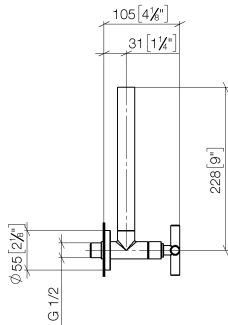

22 900 892

- rosette Ø 55 mm
- hose covering 200mm, for shortening

	Dark Chrome	22 900 892-19
	Chrome	22 900 892-00
	Brushed Platinum	22 900 892-06
	Platinum	22 900 892-08
	Brushed Durabronze (23kt Gold)	22 900 892-28
	Matte Black	22 900 892-33
	Brushed Champagne (22kt Gold)	22 900 892-46
	Champagne (22kt Gold)	22 900 892-47
	Brushed Dark Platinum	22 900 892-99

22 900 892

mm [inches]

Flow rate chart

22 900 892

Parts for other
finishes can be found
here: [Chrome](#)