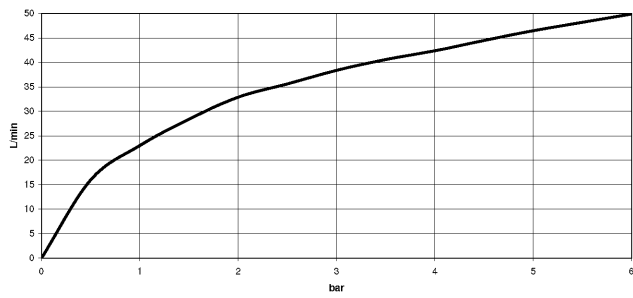

22 900 892

- rosette Ø 55 mm
- hose covering 200mm, for shortening

	Brushed Durabronz (23kt Gold)	22 900 892-28
	Chrome	22 900 892-00
	Brushed Platinum	22 900 892-06
	Platinum	22 900 892-08
	Dark Chrome	22 900 892-19
	Matte Black	22 900 892-33
	Brushed Champagne (22kt Gold)	22 900 892-46
	Champagne (22kt Gold)	22 900 892-47
	Brushed Dark Platinum	22 900 892-99

22 900 892

mm [inches]

Flow rate chart

22 900 892

Parts for other finishes can be found here: [Chrome](#)

Spare parts list

No.	Item Number	Name	Quantity used	Delivery time
1	09 21 22 000-28	nipple	1	-
Spare part can no longer be ordered, please order the replacement item				
2	90 14 10 010 00 90	seal	1	2
3	09 28 22 020-28	pipe	1	20
4	04 24 04 220 01-28	threaded connector	1	-
Spare part can no longer be ordered, please order the replacement item				
5	09 20 89 010-28	handle	1	60
6	09 12 12 041-28	base	1	20
7	09 30 30 069 90	screw	1	2
8	90 90 03 006 00 90	top	1	2
9	09 27 22 015-28	rosette	1	20
10	09 14 10 093 90	seal	1	2