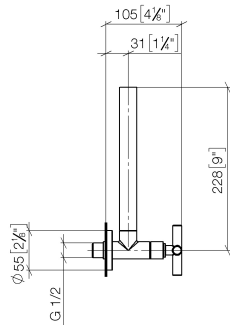

22 900 892

- rosette Ø 55 mm
- hose covering 200mm, for shortening

	Brushed Durabronz (23kt Gold)	22 900 892-28
	Chrome	22 900 892-00
	Brushed Platinum	22 900 892-06
	Platinum	22 900 892-08
	Dark Chrome	22 900 892-19
	Matte Black	22 900 892-33
	Brushed Champagne (22kt Gold)	22 900 892-46
	Champagne (22kt Gold)	22 900 892-47
	Brushed Dark Platinum	22 900 892-99

22 900 892

mm [inches]

Flow rate chart

22 900 892

Parts for other finishes can be found here: [Chrome](#)

Spare parts list

No.	Item Number	Name	Quantity used	Delivery time
1	09 21 22 000-28	nipple	1	-
Spare part can no longer be ordered, please order the replacement item				
2	90 14 10 010 00 90	seal	1	2
3	09 28 22 020-28	pipe	1	20
4	04 24 04 220 01-28	threaded connector	1	-
Spare part can no longer be ordered, please order the replacement item				
5	09 20 89 010-28	handle	1	60
6	09 12 12 041-28	base	1	20
7	09 30 30 069 90	screw	1	2
8	90 90 03 006 00 90	top	1	2
9	09 27 22 015-28	rosette	1	20
10	09 14 10 093 90	seal	1	2