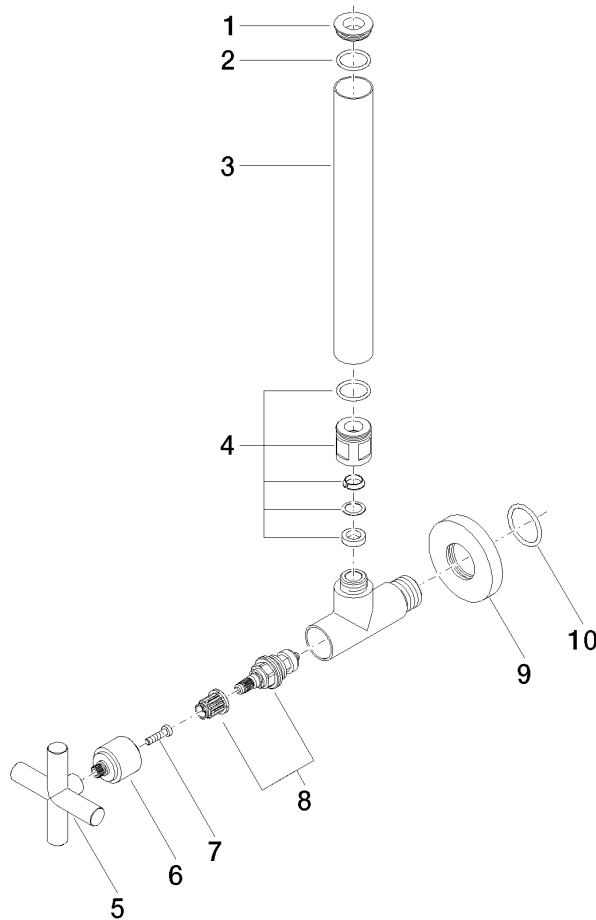

22 900 892

- rosette Ø 55 mm
- hose covering 200mm, for shortening

	Brushed Durabronz (23kt Gold)	22 900 892-28
	Chrome	22 900 892-00
	Brushed Platinum	22 900 892-06
	Platinum	22 900 892-08
	Dark Chrome	22 900 892-19
	Matte Black	22 900 892-33
	Brushed Champagne (22kt Gold)	22 900 892-46
	Champagne (22kt Gold)	22 900 892-47
	Brushed Dark Platinum	22 900 892-99

22 900 892

mm [inches]

Flow rate chart

22 900 892

Parts for other finishes can be found here: [Chrome](#)

Spare parts list

No.	Item Number	Name	Quantity used	Delivery time
1	09 21 22 000-28	nipple	1	-
Spare part can no longer be ordered, please order the replacement item				
2	90 14 10 010 00 90	seal	1	2
3	09 28 22 020-28	pipe	1	20
4	04 24 04 220 01-28	threaded connector	1	-
Spare part can no longer be ordered, please order the replacement item				
5	09 20 89 010-28	handle	1	60
6	09 12 12 041-28	base	1	20
7	09 30 30 069 90	screw	1	2
8	90 90 03 006 00 90	top	1	2
9	09 27 22 015-28	rosette	1	20
10	09 14 10 093 90	seal	1	2