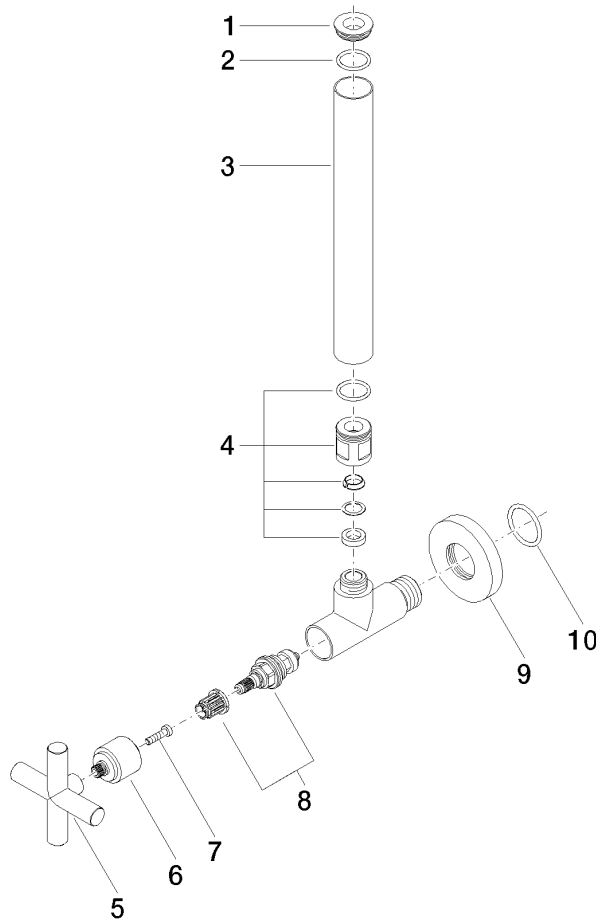

22 900 892

- rosette Ø 55 mm
- hose covering 200mm, for shortening

|   |                                     |               |
|---|-------------------------------------|---------------|
|  | Matte Black                         | 22 900 892-33 |
|  | Chrome                              | 22 900 892-00 |
|  | Brushed Platinum                    | 22 900 892-06 |
|  | Platinum                            | 22 900 892-08 |
|  | Dark Chrome                         | 22 900 892-19 |
|  | Brushed Durabronze<br>(23kt Gold)   | 22 900 892-28 |
|  | Brushed<br>Champagne (22kt<br>Gold) | 22 900 892-46 |
|  | Champagne (22kt<br>Gold)            | 22 900 892-47 |
|  | Brushed Dark<br>Platinum            | 22 900 892-99 |

22 900 892

mm [inches]

Flow rate chart

22 900 892

Parts for other finishes can be found here: [Chrome](#)

### Spare parts list

| No.  | Item Number        | Name               | Quantity used | Delivery time |
|--|--------------------|--------------------|---------------|---------------|
| 1  | 09 21 22 000-33    | nipple             | 1             | 30            |
| 2  | 90 14 10 010 00 90 | seal               | 1             | 2             |
| 3  | 09 28 22 020-33    | pipe               | 1             | 30            |
| 4  | 04 24 04 220 01-33 | threaded connector | 1             | -             |
| Spare part can no longer be ordered, please order the replacement item |                    |                    |               |               |
| 5  | 09 20 89 010-33    | handle             | 1             | 60            |
| 6  | 09 12 12 041-33    | base               | 1             | 30            |
| 7  | 09 30 30 069 90    | screw              | 1             | 2             |
| 8  | 90 90 03 006 00 90 | top                | 1             | 2             |
| 9  | 09 27 22 015-33    | rosette            | 1             | 30            |
| 10   | 09 14 10 093 90    | seal               | 1             | 2             |