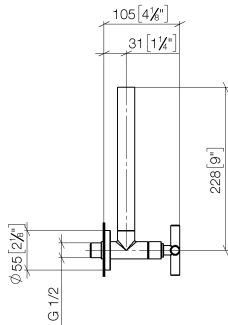

22 900 892

- rosette Ø 55 mm
- hose covering 200mm, for shortening

|   |                                     |               |
|---|-------------------------------------|---------------|
|  | Matte Black                         | 22 900 892-33 |
|  | Chrome                              | 22 900 892-00 |
|  | Brushed Platinum                    | 22 900 892-06 |
|  | Platinum                            | 22 900 892-08 |
|  | Dark Chrome                         | 22 900 892-19 |
|  | Brushed Durabronze<br>(23kt Gold)   | 22 900 892-28 |
|  | Brushed<br>Champagne (22kt<br>Gold) | 22 900 892-46 |
|  | Champagne (22kt<br>Gold)            | 22 900 892-47 |
|  | Brushed Dark<br>Platinum            | 22 900 892-99 |

22 900 892

mm [inches]

Flow rate chart

22 900 892

Parts for other finishes can be found here: [Chrome](#)

### Spare parts list

| No.  | Item Number        | Name               | Quantity used | Delivery time |
|--|--------------------|--------------------|---------------|---------------|
| 1  | 09 21 22 000-33    | nipple             | 1             | 30            |
| 2  | 90 14 10 010 00 90 | seal               | 1             | 2             |
| 3  | 09 28 22 020-33    | pipe               | 1             | 30            |
| 4  | 04 24 04 220 01-33 | threaded connector | 1             | -             |
| Spare part can no longer be ordered, please order the replacement item |                    |                    |               |               |
| 5  | 09 20 89 010-33    | handle             | 1             | 60            |
| 6  | 09 12 12 041-33    | base               | 1             | 30            |
| 7  | 09 30 30 069 90    | screw              | 1             | 2             |
| 8  | 90 90 03 006 00 90 | top                | 1             | 2             |
| 9  | 09 27 22 015-33    | rosette            | 1             | 30            |
| 10   | 09 14 10 093 90    | seal               | 1             | 2             |