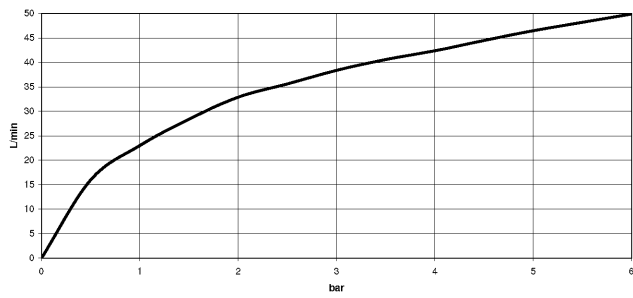

22 900 892

- rosette Ø 55 mm
- hose covering 200mm, for shortening

	Brushed Dark Platinum	22 900 892-99
	Chrome	22 900 892-00
	Brushed Platinum	22 900 892-06
	Platinum	22 900 892-08
	Dark Chrome	22 900 892-19
	Brushed Durabronze (23kt Gold)	22 900 892-28
	Matte Black	22 900 892-33
	Brushed Champagne (22kt Gold)	22 900 892-46
	Champagne (22kt Gold)	22 900 892-47

22 900 892

mm [inches]

Flow rate chart

22 900 892

Parts for other finishes can be found here: [Chrome](#)