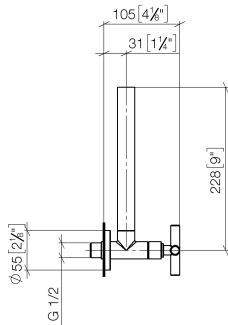

22 900 892

- rosette Ø 55 mm
- hose covering 200mm, for shortening

	Brushed Dark Platinum	22 900 892-99
	Chrome	22 900 892-00
	Brushed Platinum	22 900 892-06
	Platinum	22 900 892-08
	Dark Chrome	22 900 892-19
	Brushed Durabronze (23kt Gold)	22 900 892-28
	Matte Black	22 900 892-33
	Brushed Champagne (22kt Gold)	22 900 892-46
	Champagne (22kt Gold)	22 900 892-47

22 900 892

mm [inches]

Flow rate chart

22 900 892

Parts for other finishes can be found here: [Chrome](#)

### Spare parts list

No.	Item Number	Name	Quantity used	Delivery time
1	09 21 22 000-99	nipple	1	30
2	90 14 10 010 00 90	seal	1	2
3	09 28 22 020-99	pipe	1	30
4	04 24 04 220 01-99	threaded connector	1	-
Spare part can no longer be ordered, please order the replacement item				
5	09 20 89 010-99	handle	1	60
6	09 12 12 041-99	base	1	30
7	09 30 30 069 90	screw	1	2
8	90 90 03 006 00 90	top	1	2
9	09 27 22 015-99	rosette	1	30
10	09 14 10 093 90	seal	1	2