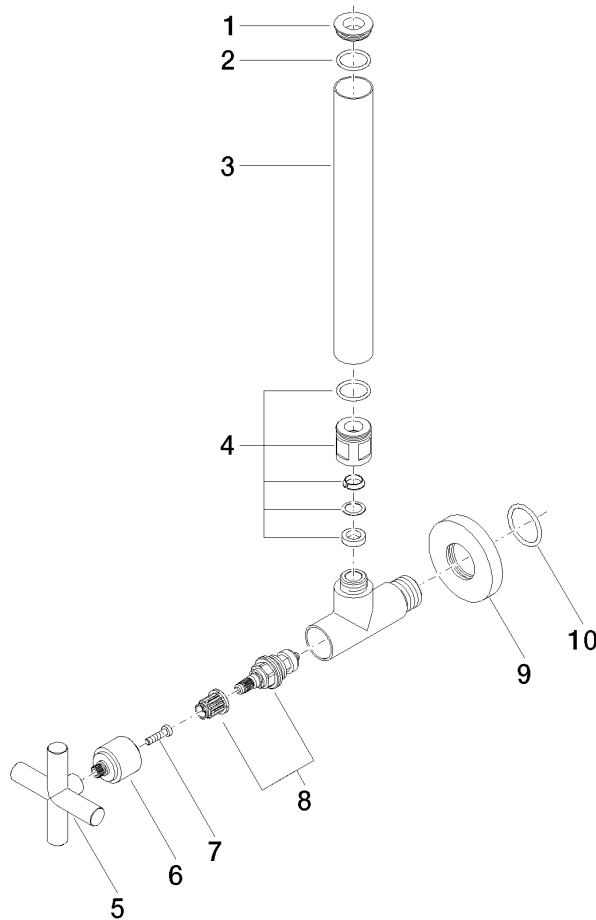

22 900 892

- rosette Ø 55 mm
- hose covering 200mm, for shortening

	Brushed Dark Platinum	22 900 892-99
	Chrome	22 900 892-00
	Brushed Platinum	22 900 892-06
	Platinum	22 900 892-08
	Dark Chrome	22 900 892-19
	Brushed Durabronze (23kt Gold)	22 900 892-28
	Matte Black	22 900 892-33
	Brushed Champagne (22kt Gold)	22 900 892-46
	Champagne (22kt Gold)	22 900 892-47

22 900 892

mm [inches]

Flow rate chart

22 900 892

Parts for other finishes can be found here: [Chrome](#)

### Spare parts list

No.	Item Number	Name	Quantity used	Delivery time
1	09 21 22 000-99	nipple	1	30
2	90 14 10 010 00 90	seal	1	2
3	09 28 22 020-99	pipe	1	30
4	04 24 04 220 01-99	threaded connector	1	-
Spare part can no longer be ordered, please order the replacement item				
5	09 20 89 010-99	handle	1	60
6	09 12 12 041-99	base	1	30
7	09 30 30 069 90	screw	1	2
8	90 90 03 006 00 90	top	1	2
9	09 27 22 015-99	rosette	1	30
10	09 14 10 093 90	seal	1	2