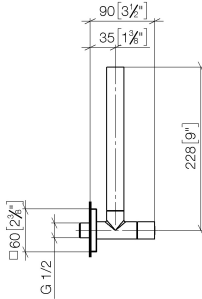

## Angle valve - Brushed Platinum

IMO

22 901 782

- rosette 60 x 60 mm
- hose covering 200mm, for shortening
- 1/2" connection
- WRAS 2205004

Fits: IMO, MEM, CL.1

	Brushed Platinum	22 901 782-06
	Chrome	22 901 782-00
	Platinum	22 901 782-08
	Dark Chrome	22 901 782-19
	Brushed Durabrass (23kt Gold)	22 901 782-28
	Matte Black	22 901 782-33
	Brushed Champagne (22kt Gold)	22 901 782-46
	Champagne (22kt Gold)	22 901 782-47
	Brushed Chrome	22 901 782-93
	Brushed Dark Platinum	22 901 782-99

22 901 782

mm [inches]

Flow rate chart

Certificates

WRAS\_2205004.

22 901 782

Parts for other finishes can be found here: [Chrome](#)

Spare parts list

No.	Item Number	Name	Quantity used	Delivery time
1	09 21 22 000-06	nipple	1	10
2	90 14 10 010 00 90	seal	1	2
3	09 28 22 020-06	pipe	1	10
4	04 24 04 220 01-06	threaded connector	1	-
Spare part can no longer be ordered, please order the replacement item				
5	09 20 22 001-06	handle	1	10
6	90 90 03 006 00 90	top	1	2
7	09 31 11 048 90	pin	1	2
8	09 27 78 042-06	rosette	1	10
9	09 14 10 112 90	seal	1	2