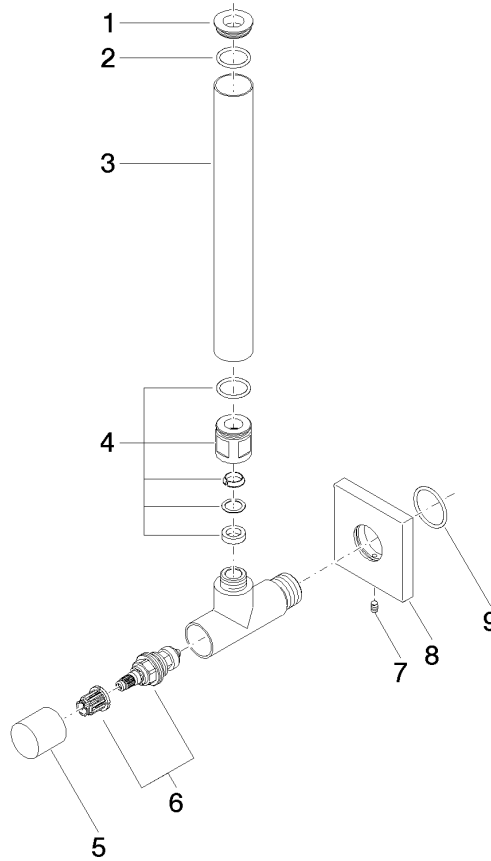

## Angle valve - Brushed Platinum

IMO

22 901 782

- rosette 60 x 60 mm
- hose covering 200mm, for shortening
- 1/2" connection
- WRAS 2205004

Fits: IMO, MEM, CL.1

	Brushed Platinum	22 901 782-06
	Chrome	22 901 782-00
	Platinum	22 901 782-08
	Dark Chrome	22 901 782-19
	Brushed Durabrass (23kt Gold)	22 901 782-28
	Matte Black	22 901 782-33
	Brushed Champagne (22kt Gold)	22 901 782-46
	Champagne (22kt Gold)	22 901 782-47
	Brushed Chrome	22 901 782-93
	Brushed Dark Platinum	22 901 782-99

22 901 782

mm [inches]

Flow rate chart

Certificates

WRAS\_2205004.

22 901 782

Parts for other finishes can be found here: [Chrome](#)

Spare parts list

No.	Item Number	Name	Quantity used	Delivery time
1	09 21 22 000-06	nipple	1	10
2	90 14 10 010 00 90	seal	1	2
3	09 28 22 020-06	pipe	1	10
4	04 24 04 220 01-06	threaded connector	1	-
Spare part can no longer be ordered, please order the replacement item				
5	09 20 22 001-06	handle	1	10
6	90 90 03 006 00 90	top	1	2
7	09 31 11 048 90	pin	1	2
8	09 27 78 042-06	rosette	1	10
9	09 14 10 112 90	seal	1	2