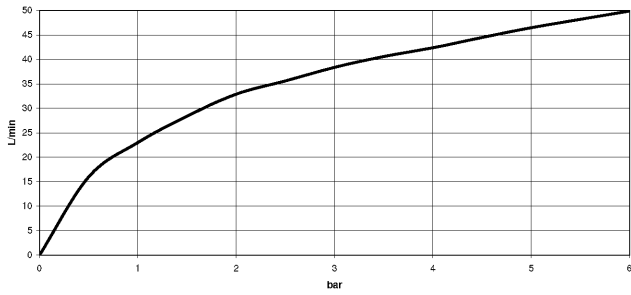

## Angle valve - Brushed Platinum

IMO

22 901 782

- rosette 60 x 60 mm
- hose covering 200mm, for shortening
- 1/2" connection
- WRAS 2205004

Fits: IMO, MEM, CL.1

	Brushed Platinum	22 901 782-06
	Chrome	22 901 782-00
	Platinum	22 901 782-08
	Dark Chrome	22 901 782-19
	Brushed Durabrass (23kt Gold)	22 901 782-28
	Matte Black	22 901 782-33
	Brushed Champagne (22kt Gold)	22 901 782-46
	Champagne (22kt Gold)	22 901 782-47
	Brushed Chrome	22 901 782-93
	Brushed Dark Platinum	22 901 782-99

22 901 782

mm [inches]

Flow rate chart

Certificates

WRAS\_2205004.

22 901 782

Parts for other finishes can be found here: [Chrome](#)

Spare parts list