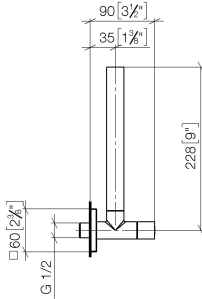

22 901 782

- rosette 60 x 60 mm
- hose covering 200mm, for shortening
- 1/2" connection
- WRAS 2205004

Fits: IMO, MEM, CL.1

	Platinum	22 901 782-08
	Chrome	22 901 782-00
	Brushed Platinum	22 901 782-06
	Dark Chrome	22 901 782-19
	Brushed Durabrass (23kt Gold)	22 901 782-28
	Matte Black	22 901 782-33
	Brushed Champagne (22kt Gold)	22 901 782-46
	Champagne (22kt Gold)	22 901 782-47
	Brushed Chrome	22 901 782-93
	Brushed Dark Platinum	22 901 782-99

22 901 782

mm [inches]

Flow rate chart

Certificates

WRAS_2205004.

22 901 782

Parts for other finishes can be found here: [Chrome](#)

Spare parts list

No.	Item Number	Name	Quantity used	Delivery time
1	09 21 22 000-08	nipple	1	40
2	90 14 10 010 00 90	seal	1	2
3	09 28 22 020-08	pipe	1	40
4	04 24 04 220 01-08	threaded connector	1	-
Spare part can no longer be ordered, please order the replacement item				
5	09 20 22 001-08	handle	1	40
6	90 90 03 006 00 90	top	1	2
7	09 31 11 048 90	pin	1	2
8	09 27 78 042-08	rosette	1	40
9	09 14 10 112 90	seal	1	2