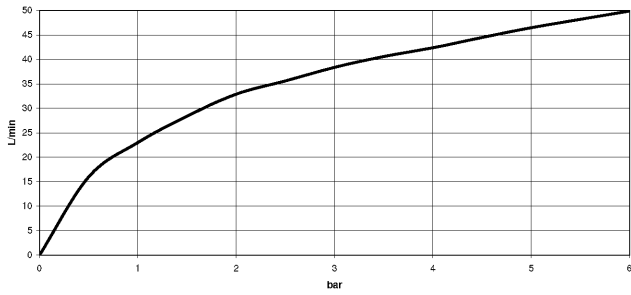

22 901 782

- rosette 60 x 60 mm
- hose covering 200mm, for shortening
- 1/2" connection
- WRAS 2205004

Fits: IMO, MEM, CL.1

	Platinum	22 901 782-08
	Chrome	22 901 782-00
	Brushed Platinum	22 901 782-06
	Dark Chrome	22 901 782-19
	Brushed Durabrass (23kt Gold)	22 901 782-28
	Matte Black	22 901 782-33
	Brushed Champagne (22kt Gold)	22 901 782-46
	Champagne (22kt Gold)	22 901 782-47
	Brushed Chrome	22 901 782-93
	Brushed Dark Platinum	22 901 782-99

22 901 782

mm [inches]

Flow rate chart

Certificates

WRAS_2205004.

22 901 782

Parts for other finishes can be found here: [Chrome](#)

Spare parts list