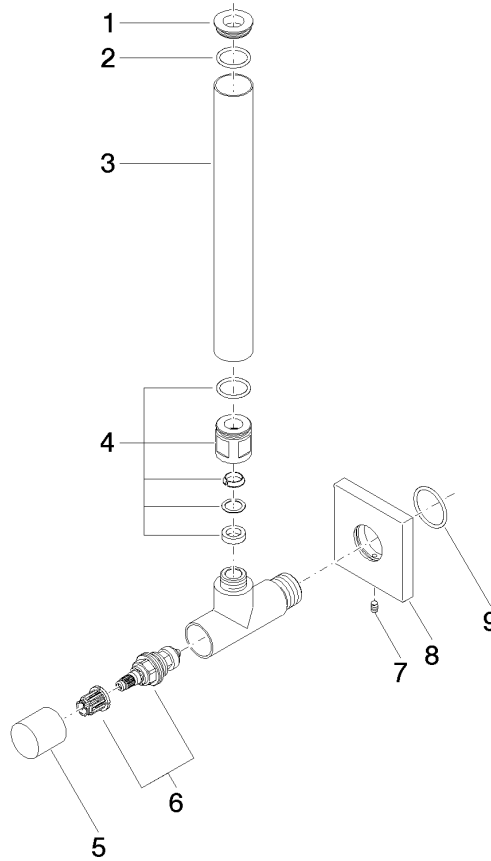

22 901 782

- rosette 60 x 60 mm
- hose covering 200mm, for shortening
- 1/2" connection
- WRAS 2205004

Fits: IMO, MEM, CL.1

	Platinum	22 901 782-08
	Chrome	22 901 782-00
	Brushed Platinum	22 901 782-06
	Dark Chrome	22 901 782-19
	Brushed Durabrass (23kt Gold)	22 901 782-28
	Matte Black	22 901 782-33
	Brushed Champagne (22kt Gold)	22 901 782-46
	Champagne (22kt Gold)	22 901 782-47
	Brushed Chrome	22 901 782-93
	Brushed Dark Platinum	22 901 782-99

22 901 782

mm [inches]

Flow rate chart

Certificates

WRAS_2205004.

22 901 782

Parts for other finishes can be found here: [Chrome](#)

Spare parts list

No.	Item Number	Name	Quantity used	Delivery time
1	09 21 22 000-08	nipple	1	40
2	90 14 10 010 00 90	seal	1	2
3	09 28 22 020-08	pipe	1	40
4	04 24 04 220 01-08	threaded connector	1	-
Spare part can no longer be ordered, please order the replacement item				
5	09 20 22 001-08	handle	1	40
6	90 90 03 006 00 90	top	1	2
7	09 31 11 048 90	pin	1	2
8	09 27 78 042-08	rosette	1	40
9	09 14 10 112 90	seal	1	2