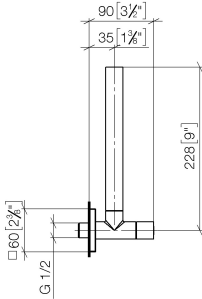

**Angle valve - Dark Chrome**

IMO

22 901 782

- rosette 60 x 60 mm
- hose covering 200mm, for shortening
- 1/2" connection
- WRAS 2205004

Fits: IMO, MEM, CL.1

	Dark Chrome	22 901 782-19
	Chrome	22 901 782-00
	Brushed Platinum	22 901 782-06
	Platinum	22 901 782-08
	Brushed Durabross (23kt Gold)	22 901 782-28
	Matte Black	22 901 782-33
	Brushed Champagne (22kt Gold)	22 901 782-46
	Champagne (22kt Gold)	22 901 782-47
	Brushed Chrome	22 901 782-93
	Brushed Dark Platinum	22 901 782-99

22 901 782

mm [inches]

**Flow rate chart**

**Codes & Standards**

Scottish Water  
Byelaws

UK Water Supply  
Regulations