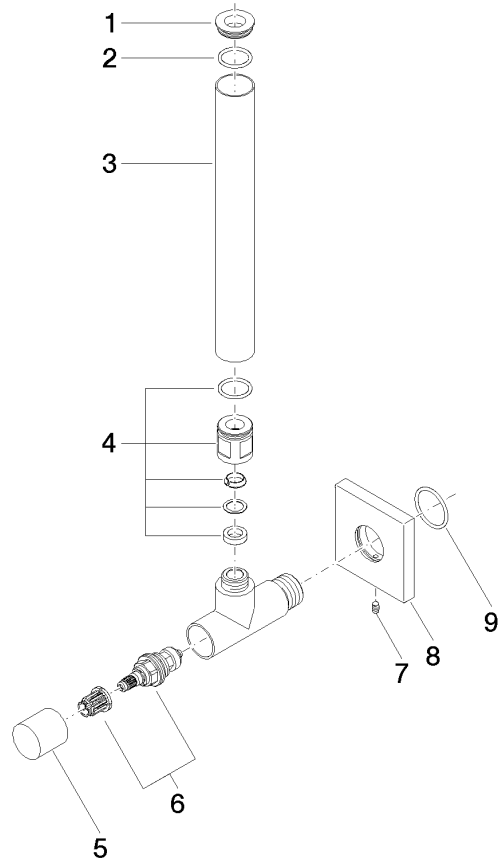

22 901 782

Parts for other
finishes can be found
here: Chrome