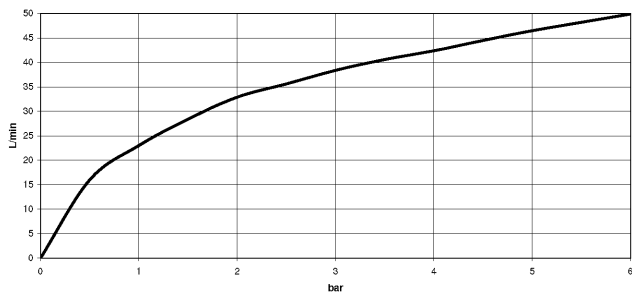

**Angle valve - Dark Chrome**

IMO

22 901 782

- rosette 60 x 60 mm
- hose covering 200mm, for shortening
- 1/2" connection
- WRAS 2205004

Fits: IMO, MEM, CL.1

	Dark Chrome	22 901 782-19
	Chrome	22 901 782-00
	Brushed Platinum	22 901 782-06
	Platinum	22 901 782-08
	Brushed Durabross (23kt Gold)	22 901 782-28
	Matte Black	22 901 782-33
	Brushed Champagne (22kt Gold)	22 901 782-46
	Champagne (22kt Gold)	22 901 782-47
	Brushed Chrome	22 901 782-93
	Brushed Dark Platinum	22 901 782-99

22 901 782

mm [inches]

**Flow rate chart**

**Codes & Standards**

Scottish Water  
Byelaws

UK Water Supply  
Regulations