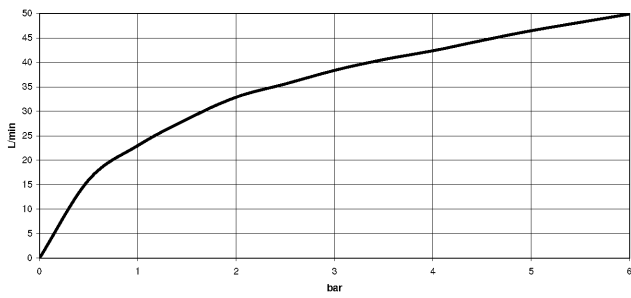

Angle valve - Brushed Durabronz (23kt Gold)

IMO

22 901 782

- rosette 60 x 60 mm
- hose covering 200mm, for shortening
- 1/2" connection
- WRAS 2205004

Fits: IMO, MEM, CL.1

	Brushed Durabronz (23kt Gold)	22 901 782-28
	Chrome	22 901 782-00
	Brushed Platinum	22 901 782-06
	Platinum	22 901 782-08
	Dark Chrome	22 901 782-19
	Matte Black	22 901 782-33
	Brushed Champagne (22kt Gold)	22 901 782-46
	Champagne (22kt Gold)	22 901 782-47
	Brushed Chrome	22 901 782-93
	Brushed Dark Platinum	22 901 782-99

22 901 782

mm [inches]

Flow rate chart

Certificates

WRAS_2205004.

22 901 782

Parts for other finishes can be found here: Chrome

Spare parts list