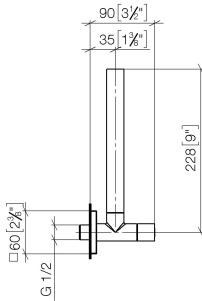

Angle valve - Brushed Durabronz (23kt Gold)

IMO

22 901 782

- rosette 60 x 60 mm
- hose covering 200mm, for shortening
- 1/2" connection
- WRAS 2205004

Fits: IMO, MEM, CL.1

	Brushed Durabronz (23kt Gold)	22 901 782-28
	Chrome	22 901 782-00
	Brushed Platinum	22 901 782-06
	Platinum	22 901 782-08
	Dark Chrome	22 901 782-19
	Matte Black	22 901 782-33
	Brushed Champagne (22kt Gold)	22 901 782-46
	Champagne (22kt Gold)	22 901 782-47
	Brushed Chrome	22 901 782-93
	Brushed Dark Platinum	22 901 782-99

22 901 782

mm [inches]

Flow rate chart

Certificates

WRAS_2205004.

22 901 782

Parts for other finishes can be found here: Chrome

Spare parts list

No.	Item Number	Name	Quantity used	Delivery time
1	09 21 22 000-28	nipple	1	-
Spare part can no longer be ordered, please order the replacement item				
2	90 14 10 010 00 90	seal	1	2
3	09 28 22 020-28	pipe	1	20
4	04 24 04 220 01-28	threaded connector	1	-
Spare part can no longer be ordered, please order the replacement item				
5	09 20 22 001-28	handle	1	20
6	90 90 03 006 00 90	top	1	2
7	09 31 11 048 90	pin	1	2
8	09 27 78 042-28	rosette	1	20
9	09 14 10 112 90	seal	1	2