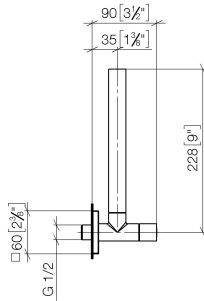

# Angle valve - Matte Black

IMO

22 901 782

- rosette 60 x 60 mm
- hose covering 200mm, for shortening
- 1/2" connection
- WRAS 2205004

Fits: IMO, MEM, CL.1

	Matte Black	22 901 782-33
	Chrome	22 901 782-00
	Brushed Platinum	22 901 782-06
	Platinum	22 901 782-08
	Dark Chrome	22 901 782-19
	Brushed Durabronze (23kt Gold)	22 901 782-28
	Brushed Champagne (22kt Gold)	22 901 782-46
	Champagne (22kt Gold)	22 901 782-47
	Brushed Chrome	22 901 782-93
	Brushed Dark Platinum	22 901 782-99

22 901 782

mm [inches]

### Flow rate chart

### Certificates

WRAS\_2205004.

22 901 782

Parts for other finishes can be found here: [Chrome](#)

Spare parts list

No.	Item Number	Name	Quantity used	Delivery time
1	09 21 22 000-33	nipple	1	30
2	90 14 10 010 00 90	seal	1	2
3	09 28 22 020-33	pipe	1	30
4	04 24 04 220 01-33	threaded connector	1	-
Spare part can no longer be ordered, please order the replacement item				
5	09 20 22 001-33	handle	1	30
6	90 90 03 006 00 90	top	1	2
7	09 31 11 048 90	pin	1	2
8	09 27 78 042-33	rosette	1	30
9	09 14 10 112 90	seal	1	2