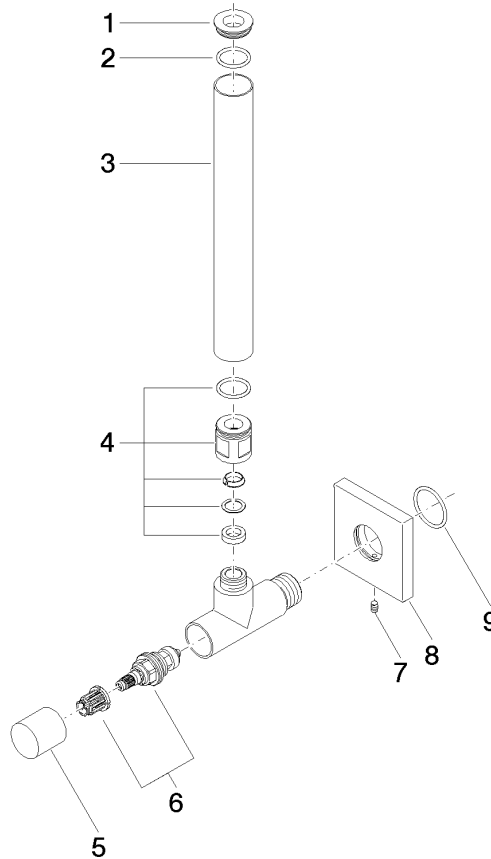

# Angle valve - Matte Black

IMO

22 901 782

- rosette 60 x 60 mm
- hose covering 200mm, for shortening
- 1/2" connection
- WRAS 2205004

Fits: IMO, MEM, CL.1

	Matte Black	22 901 782-33
	Chrome	22 901 782-00
	Brushed Platinum	22 901 782-06
	Platinum	22 901 782-08
	Dark Chrome	22 901 782-19
	Brushed Durabronze (23kt Gold)	22 901 782-28
	Brushed Champagne (22kt Gold)	22 901 782-46
	Champagne (22kt Gold)	22 901 782-47
	Brushed Chrome	22 901 782-93
	Brushed Dark Platinum	22 901 782-99

22 901 782

mm [inches]

### Flow rate chart

### Certificates

WRAS\_2205004.

22 901 782

Parts for other finishes can be found here: [Chrome](#)

Spare parts list

No.	Item Number	Name	Quantity used	Delivery time
1	09 21 22 000-33	nipple	1	30
2	90 14 10 010 00 90	seal	1	2
3	09 28 22 020-33	pipe	1	30
4	04 24 04 220 01-33	threaded connector	1	-
Spare part can no longer be ordered, please order the replacement item				
5	09 20 22 001-33	handle	1	30
6	90 90 03 006 00 90	top	1	2
7	09 31 11 048 90	pin	1	2
8	09 27 78 042-33	rosette	1	30
9	09 14 10 112 90	seal	1	2