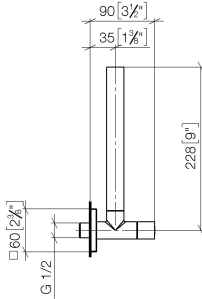

Angle valve - Brushed Champagne (22kt Gold)

IMO

22 901 782

- rosette 60 x 60 mm
- hose covering 200mm, for shortening
- 1/2" connection
- WRAS 2205004

Fits: IMO, MEM, CL.1

	Brushed Champagne (22kt Gold)	22 901 782-46
	Chrome	22 901 782-00
	Brushed Platinum	22 901 782-06
	Platinum	22 901 782-08
	Dark Chrome	22 901 782-19
	Brushed Durabronze (23kt Gold)	22 901 782-28
	Matte Black	22 901 782-33
	Champagne (22kt Gold)	22 901 782-47
	Brushed Chrome	22 901 782-93
	Brushed Dark Platinum	22 901 782-99

22 901 782

mm [inches]

Flow rate chart

Certificates

WRAS_2205004.

22 901 782

Parts for other
finishes can be found
here: [Chrome](#)