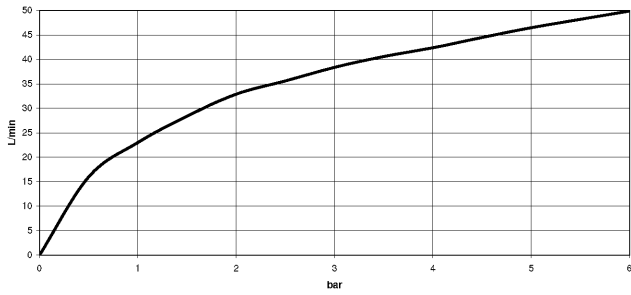

Angle valve - Brushed Champagne (22kt Gold)

IMO

22 901 782

- rosette 60 x 60 mm
- hose covering 200mm, for shortening
- 1/2" connection
- WRAS 2205004

Fits: IMO, MEM, CL.1

	Brushed Champagne (22kt Gold)	22 901 782-46
	Chrome	22 901 782-00
	Brushed Platinum	22 901 782-06
	Platinum	22 901 782-08
	Dark Chrome	22 901 782-19
	Brushed Durabronze (23kt Gold)	22 901 782-28
	Matte Black	22 901 782-33
	Champagne (22kt Gold)	22 901 782-47
	Brushed Chrome	22 901 782-93
	Brushed Dark Platinum	22 901 782-99

22 901 782

mm [inches]

Flow rate chart

Certificates

WRAS_2205004.

22 901 782

Parts for other
finishes can be found
here: [Chrome](#)