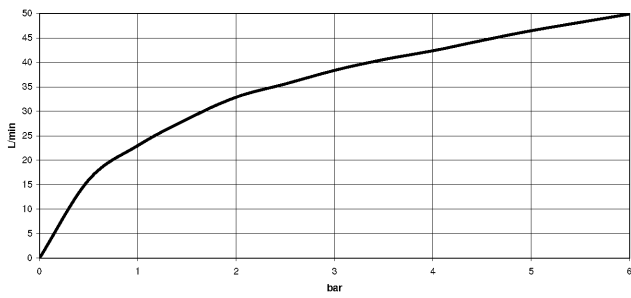

Angle valve - Champagne (22kt Gold)

IMO

22 901 782

- rosette 60 x 60 mm
- hose covering 200mm, for shortening
- 1/2" connection
- WRAS 2205004

Fits: IMO, MEM, CL.1

	Champagne (22kt Gold)	22 901 782-47
	Chrome	22 901 782-00
	Brushed Platinum	22 901 782-06
	Platinum	22 901 782-08
	Dark Chrome	22 901 782-19
	Brushed Durabronze (23kt Gold)	22 901 782-28
	Matte Black	22 901 782-33
	Brushed Champagne (22kt Gold)	22 901 782-46
	Brushed Chrome	22 901 782-93
	Brushed Dark Platinum	22 901 782-99

22 901 782

mm [inches]

Flow rate chart

Certificates

WRAS_2205004.

22 901 782

Parts for other finishes can be found here: [Chrome](#)

Spare parts list