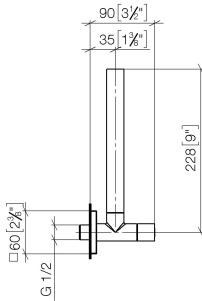

Angle valve - Champagne (22kt Gold)

IMO

22 901 782

- rosette 60 x 60 mm
- hose covering 200mm, for shortening
- 1/2" connection
- WRAS 2205004

Fits: IMO, MEM, CL.1

	Champagne (22kt Gold)	22 901 782-47
	Chrome	22 901 782-00
	Brushed Platinum	22 901 782-06
	Platinum	22 901 782-08
	Dark Chrome	22 901 782-19
	Brushed Durabronze (23kt Gold)	22 901 782-28
	Matte Black	22 901 782-33
	Brushed Champagne (22kt Gold)	22 901 782-46
	Brushed Chrome	22 901 782-93
	Brushed Dark Platinum	22 901 782-99

22 901 782

mm [inches]

Flow rate chart

Certificates

WRAS_2205004.

22 901 782

Parts for other finishes can be found here: [Chrome](#)

Spare parts list

No.	Item Number	Name	Quantity used	Delivery time
1	09 21 22 000-47	nipple	1	30
2	90 14 10 010 00 90	seal	1	2
3	09 28 22 020-47	pipe	1	30
4	04 24 04 220 01-47	threaded connector	1	-
Spare part can no longer be ordered, please order the replacement item				
5	09 20 22 001-47	handle	1	30
6	90 90 03 006 00 90	top	1	2
7	09 31 11 048 90	pin	1	2
8	09 27 78 042-47	rosette	1	60
9	09 14 10 112 90	seal	1	2