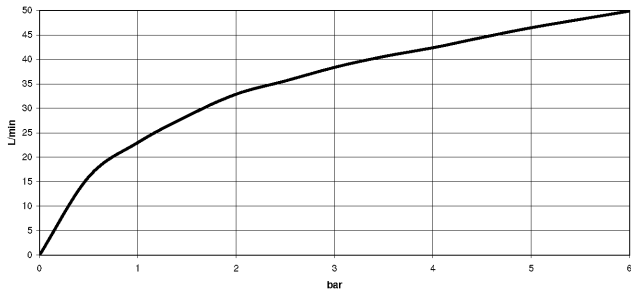

22 901 782

- rosette 60 x 60 mm
- hose covering 200mm, for shortening
- 1/2" connection
- WRAS 2205004

Fits: IMO, MEM, CL.1

	Brushed Chrome	22 901 782-93
	Chrome	22 901 782-00
	Brushed Platinum	22 901 782-06
	Platinum	22 901 782-08
	Dark Chrome	22 901 782-19
	Brushed Durabronze (23kt Gold)	22 901 782-28
	Matte Black	22 901 782-33
	Brushed Champagne (22kt Gold)	22 901 782-46
	Champagne (22kt Gold)	22 901 782-47
	Brushed Dark Platinum	22 901 782-99

22 901 782

mm [inches]

Flow rate chart

Certificates

WRAS_2205004.

22 901 782

Parts for other finishes can be found here: [Chrome](#)

Spare parts list