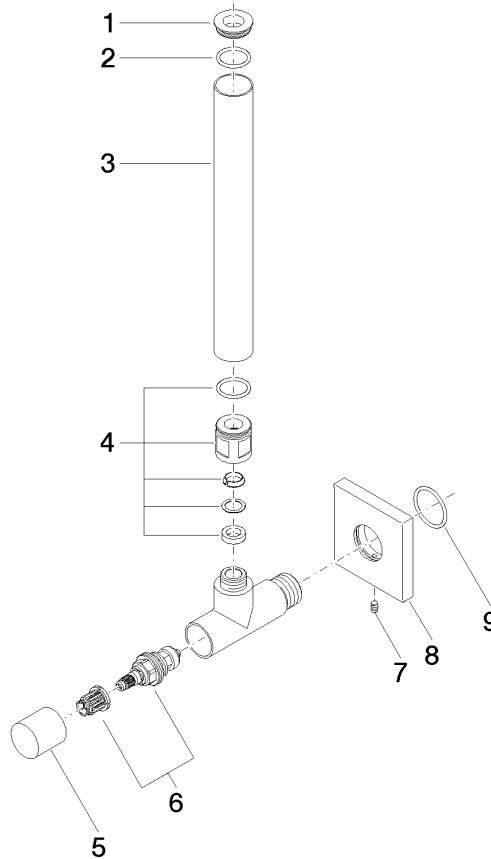

22 901 782

- rosette 60 x 60 mm
- hose covering 200mm, for shortening
- 1/2" connection
- WRAS 2205004

Fits: IMO, MEM, CL.1

	Brushed Chrome	22 901 782-93
	Chrome	22 901 782-00
	Brushed Platinum	22 901 782-06
	Platinum	22 901 782-08
	Dark Chrome	22 901 782-19
	Brushed Durabronze (23kt Gold)	22 901 782-28
	Matte Black	22 901 782-33
	Brushed Champagne (22kt Gold)	22 901 782-46
	Champagne (22kt Gold)	22 901 782-47
	Brushed Dark Platinum	22 901 782-99

22 901 782

mm [inches]

Flow rate chart

Certificates

WRAS_2205004.

22 901 782

Parts for other finishes can be found here: [Chrome](#)

Spare parts list

No.	Item Number	Name	Quantity used	Delivery time
1	09 21 22 000-93	nipple	1	60
2	90 14 10 010 00 90	seal	1	2
3	09 28 22 020-93	pipe	1	20
4	04 24 04 220 01-93	threaded connector	1	-
Spare part can no longer be ordered, please order the replacement item				
5	09 20 22 001-93	handle	1	20
6	90 90 03 006 00 90	top	1	2
7	09 31 11 048 90	pin	1	2
8	09 27 78 042-93	rosette	1	20
9	09 14 10 112 90	seal	1	2