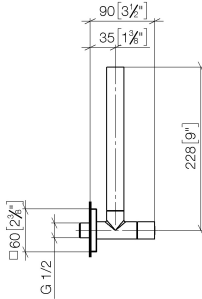

22 901 782

- rosette 60 x 60 mm
- hose covering 200mm, for shortening
- 1/2" connection
- WRAS 2205004

Fits: IMO, MEM, CL.1

	Brushed Chrome	22 901 782-93
	Chrome	22 901 782-00
	Brushed Platinum	22 901 782-06
	Platinum	22 901 782-08
	Dark Chrome	22 901 782-19
	Brushed Durabronze (23kt Gold)	22 901 782-28
	Matte Black	22 901 782-33
	Brushed Champagne (22kt Gold)	22 901 782-46
	Champagne (22kt Gold)	22 901 782-47
	Brushed Dark Platinum	22 901 782-99

22 901 782

mm [inches]

Flow rate chart

Certificates

WRAS_2205004.

22 901 782

Parts for other finishes can be found here: [Chrome](#)

Spare parts list

No.	Item Number	Name	Quantity used	Delivery time
1	09 21 22 000-93	nipple	1	60
2	90 14 10 010 00 90	seal	1	2
3	09 28 22 020-93	pipe	1	20
4	04 24 04 220 01-93	threaded connector	1	-
Spare part can no longer be ordered, please order the replacement item				
5	09 20 22 001-93	handle	1	20
6	90 90 03 006 00 90	top	1	2
7	09 31 11 048 90	pin	1	2
8	09 27 78 042-93	rosette	1	20
9	09 14 10 112 90	seal	1	2