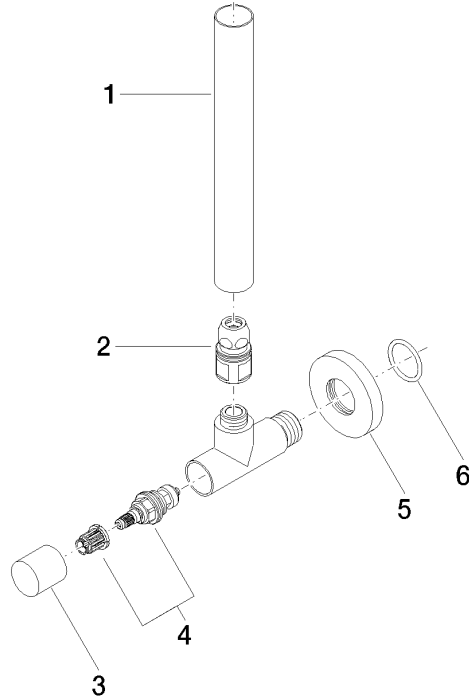

## Angle valve - Brushed Platinum

22 901 979

- rosette Ø 55 mm
- hose covering 200mm, for shortening
- WRAS 2205004

	Brushed Platinum	22 901 979-06
	Chrome	22 901 979-00
	Platinum	22 901 979-08
	Durabress (23kt Gold)	22 901 979-09
	Dark Chrome	22 901 979-19
	Brushed Durabress (23kt Gold)	22 901 979-28
	Matte Black	22 901 979-33
	Brushed Champagne (22kt Gold)	22 901 979-46
	Champagne (22kt Gold)	22 901 979-47
	Brushed Chrome	22 901 979-93
	Brushed Dark Platinum	22 901 979-99

## Angle valve - Brushed Platinum

---

22 901 979

mm [inches]

## Angle valve - Brushed Platinum

22 901 979

Parts for other finishes can be found here: [Chrome](#)

### Spare parts list

No.	Item Number	Name	Quantity used	Delivery time
1	09 28 22 020-06	pipe	1	10
2	90 24 03 276 00 90	conversion kit	1	2
3	09 20 22 001-06	handle	1	10
4	90 90 03 006 00 90	top	1	2
5	09 27 22 015-06	rosette	1	10
6	09 14 10 093 90	seal	1	2