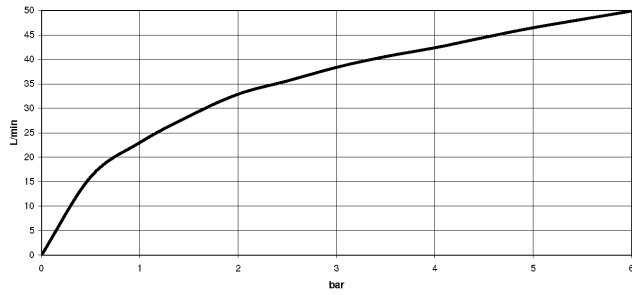

## Angle valve - Brushed Platinum

---

22 901 979

mm [inches]

### Flow rate chart

---