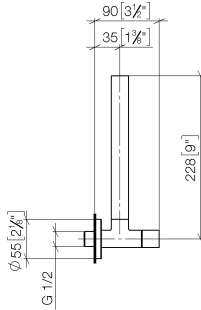

## Angle valve - Platinum

22 901 979

- rosette Ø 55 mm
- hose covering 200mm, for shortening
- WRAS 2205004

	Platinum	22 901 979-08
	Chrome	22 901 979-00
	Brushed Platinum	22 901 979-06
	Durabress (23kt Gold)	22 901 979-09
	Dark Chrome	22 901 979-19
	Brushed Durabress (23kt Gold)	22 901 979-28
	Matte Black	22 901 979-33
	Brushed Champagne (22kt Gold)	22 901 979-46
	Champagne (22kt Gold)	22 901 979-47
	Brushed Chrome	22 901 979-93
	Brushed Dark Platinum	22 901 979-99

## Angle valve - Platinum

---

22 901 979

mm [inches]

### Flow rate chart

---

### Spare parts list

No.	Item Number	Name	Quantity used	Delivery time
1	09 28 22 020-08	pipe	1	40
2	90 24 03 276 00 90	conversion kit	1	2
3	09 20 22 001-08	handle	1	40
4	90 90 03 006 00 90	top	1	2
5	09 27 22 015-08	rosette	1	40
6	09 14 10 093 90	seal	1	2