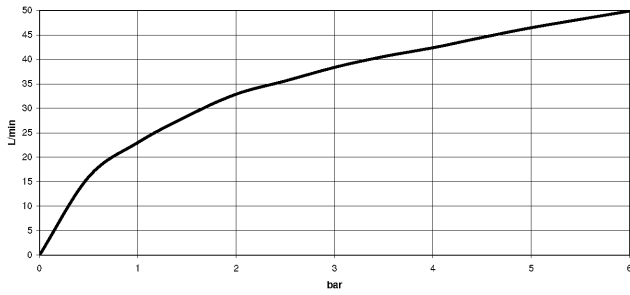

## Angle valve - Platinum

---

22 901 979

mm [inches]

### Flow rate chart

---