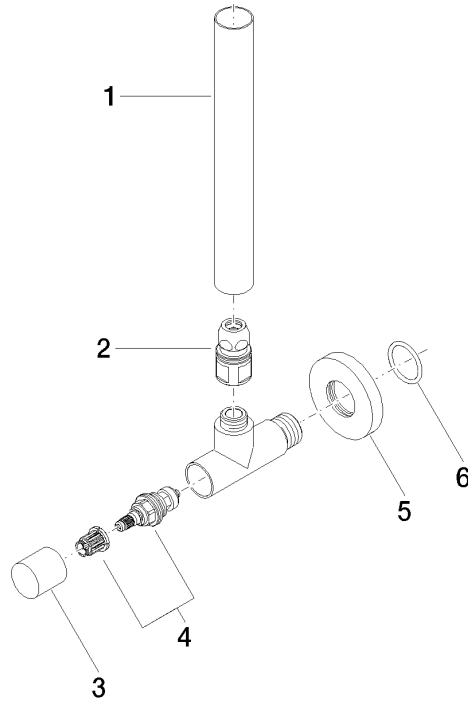

## Angle valve - Platinum

22 901 979

- rosette Ø 55 mm
- hose covering 200mm, for shortening
- WRAS 2205004

	Platinum	22 901 979-08
	Chrome	22 901 979-00
	Brushed Platinum	22 901 979-06
	Durabress (23kt Gold)	22 901 979-09
	Dark Chrome	22 901 979-19
	Brushed Durabress (23kt Gold)	22 901 979-28
	Matte Black	22 901 979-33
	Brushed Champagne (22kt Gold)	22 901 979-46
	Champagne (22kt Gold)	22 901 979-47
	Brushed Chrome	22 901 979-93
	Brushed Dark Platinum	22 901 979-99

## Angle valve - Platinum

---

22 901 979

mm [inches]

## Angle valve - Platinum

22 901 979

Parts for other finishes can be found here: [Chrome](#)

### Spare parts list

No.	Item Number	Name	Quantity used	Delivery time
1	09 28 22 020-08	pipe	1	40
2	90 24 03 276 00 90	conversion kit	1	2
3	09 20 22 001-08	handle	1	40
4	90 90 03 006 00 90	top	1	2
5	09 27 22 015-08	rosette	1	40
6	09 14 10 093 90	seal	1	2