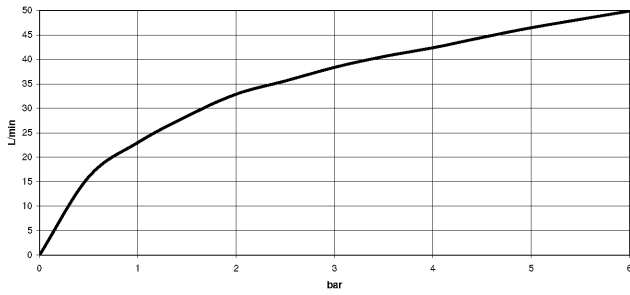

## Angle valve - Dark Chrome

---

22 901 979

mm [inches]

### Flow rate chart

---