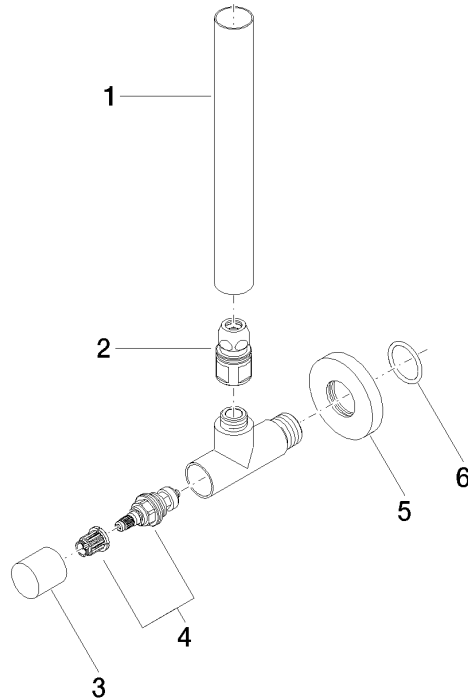

Angle valve - Brushed Durabron (23kt Gold)

22 901 979

- rosette Ø 55 mm
- hose covering 200mm, for shortening
- WRAS 2205004

	Brushed Durabron (23kt Gold)	22 901 979-28
	Chrome	22 901 979-00
	Brushed Platinum	22 901 979-06
	Platinum	22 901 979-08
	Durabron (23kt Gold)	22 901 979-09
	Dark Chrome	22 901 979-19
	Matte Black	22 901 979-33
	Brushed Champagne (22kt Gold)	22 901 979-46
	Champagne (22kt Gold)	22 901 979-47
	Brushed Chrome	22 901 979-93
	Brushed Dark Platinum	22 901 979-99

Angle valve - Brushed Durabronz (23kt Gold)

22 901 979

mm [inches]

Flow rate chart

Certificates

WRAS_2205004.

Angle valve - Brushed Durabronz (23kt Gold)

22 901 979

Parts for other finishes can be found here: [Chrome](#)

Spare parts list

No.	Item Number	Name	Quantity used	Delivery time
1	09 28 22 020-28	pipe	1	20
2	90 24 03 276 00 90	conversion kit	1	2
3	09 20 22 001-28	handle	1	20
4	90 90 03 006 00 90	top	1	2
5	09 27 22 015-28	rosette	1	20
6	09 14 10 093 90	seal	1	2