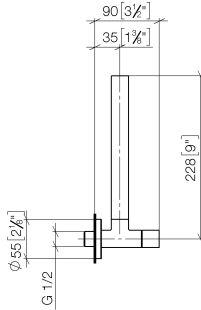

Angle valve - Brushed Durabron (23kt Gold)

22 901 979

- rosette Ø 55 mm
- hose covering 200mm, for shortening
- WRAS 2205004

	Brushed Durabron (23kt Gold)	22 901 979-28
	Chrome	22 901 979-00
	Brushed Platinum	22 901 979-06
	Platinum	22 901 979-08
	Durabron (23kt Gold)	22 901 979-09
	Dark Chrome	22 901 979-19
	Matte Black	22 901 979-33
	Brushed Champagne (22kt Gold)	22 901 979-46
	Champagne (22kt Gold)	22 901 979-47
	Brushed Chrome	22 901 979-93
	Brushed Dark Platinum	22 901 979-99

Angle valve - Brushed Durabronz (23kt Gold)

22 901 979

mm [inches]

Flow rate chart

Certificates

WRAS_2205004.

Angle valve - Brushed Durabronz (23kt Gold)

22 901 979

Parts for other finishes can be found here: [Chrome](#)

Spare parts list

No.	Item Number	Name	Quantity used	Delivery time
1	09 28 22 020-28	pipe	1	20
2	90 24 03 276 00 90	conversion kit	1	2
3	09 20 22 001-28	handle	1	20
4	90 90 03 006 00 90	top	1	2
5	09 27 22 015-28	rosette	1	20
6	09 14 10 093 90	seal	1	2