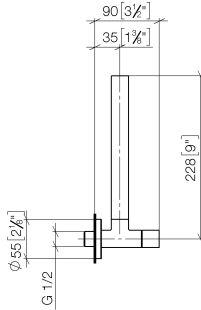

## Angle valve - Matte Black

22 901 979

- rosette Ø 55 mm
- hose covering 200mm, for shortening
- WRAS 2205004

	Matte Black	22 901 979-33
	Chrome	22 901 979-00
	Brushed Platinum	22 901 979-06
	Platinum	22 901 979-08
	Durabress (23kt Gold)	22 901 979-09
	Dark Chrome	22 901 979-19
	Brushed Durabress (23kt Gold)	22 901 979-28
	Brushed Champagne (22kt Gold)	22 901 979-46
	Champagne (22kt Gold)	22 901 979-47
	Brushed Chrome	22 901 979-93
	Brushed Dark Platinum	22 901 979-99

## Angle valve - Matte Black

---

22 901 979

mm [inches]

### Flow rate chart

---

### Spare parts list

No.	Item Number	Name	Quantity used	Delivery time
1	09 28 22 020-33	pipe	1	30
2	90 24 03 276 00 90	conversion kit	1	2
3	09 20 22 001-33	handle	1	30
4	90 90 03 006 00 90	top	1	2
5	09 27 22 015-33	rosette	1	30
6	09 14 10 093 90	seal	1	2