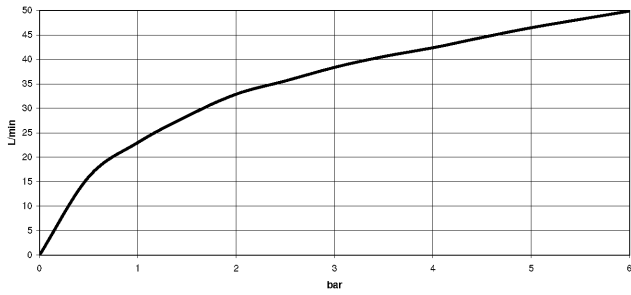

## Angle valve - Matte Black

---

22 901 979

mm [inches]

### Flow rate chart

---