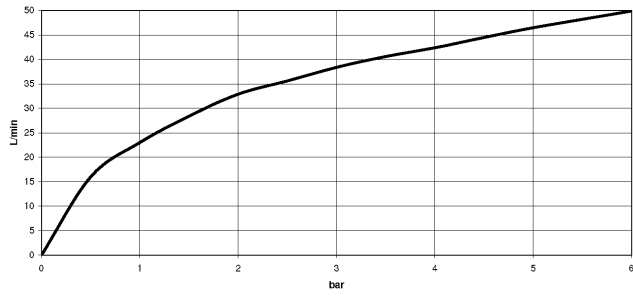

Angle valve - Brushed Champagne (22kt Gold)

22 901 979

- rosette Ø 55 mm
- hose covering 200mm, for shortening
- WRAS 2205004

	Brushed Champagne (22kt Gold)	22 901 979-46
	Chrome	22 901 979-00
	Brushed Platinum	22 901 979-06
	Platinum	22 901 979-08
	Durabronze (23kt Gold)	22 901 979-09
	Dark Chrome	22 901 979-19
	Brushed Durabronze (23kt Gold)	22 901 979-28
	Matte Black	22 901 979-33
	Champagne (22kt Gold)	22 901 979-47
	Brushed Chrome	22 901 979-93
	Brushed Dark Platinum	22 901 979-99

Angle valve - Brushed Champagne (22kt Gold)

22 901 979

mm [inches]

Flow rate chart

Certificates

WRAS_2205004.

Angle valve - Brushed Champagne (22kt Gold)

22 901 979