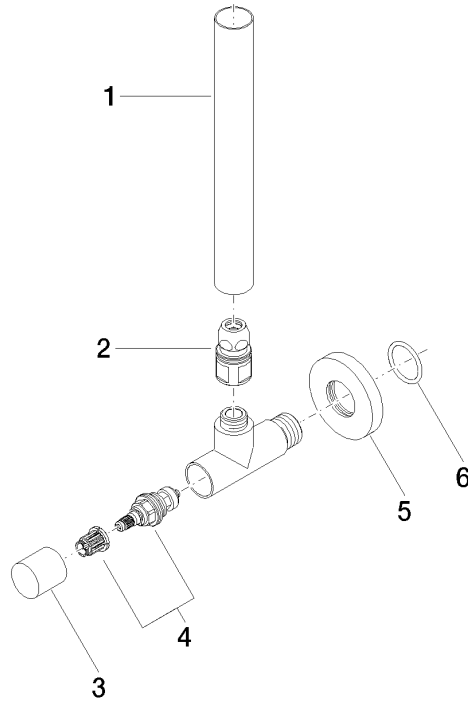

Angle valve - Brushed Champagne (22kt Gold)

22 901 979

- rosette Ø 55 mm
- hose covering 200mm, for shortening
- WRAS 2205004

	Brushed Champagne (22kt Gold)	22 901 979-46
	Chrome	22 901 979-00
	Brushed Platinum	22 901 979-06
	Platinum	22 901 979-08
	Durabronze (23kt Gold)	22 901 979-09
	Dark Chrome	22 901 979-19
	Brushed Durabronze (23kt Gold)	22 901 979-28
	Matte Black	22 901 979-33
	Champagne (22kt Gold)	22 901 979-47
	Brushed Chrome	22 901 979-93
	Brushed Dark Platinum	22 901 979-99

Angle valve - Brushed Champagne (22kt Gold)

22 901 979

mm [inches]

Flow rate chart

Certificates

WRAS_2205004.

Angle valve - Brushed Champagne (22kt Gold)

22 901 979

Parts for other finishes can be found here: [Chrome](#)

Spare parts list

No.	Item Number	Name	Quantity used	Delivery time
1	09 28 22 020-46	pipe	1	30
2	90 24 03 276 00 90	conversion kit	1	2
3	09 20 22 001-46	handle	1	30
4	90 90 03 006 00 90	top	1	2
5	09 27 22 015-46	rosette	1	30
6	09 14 10 093 90	seal	1	2