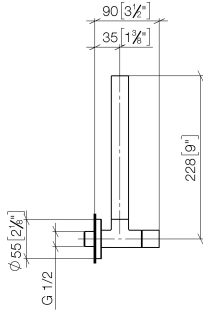

Angle valve - Brushed Champagne (22kt Gold)

22 901 979

- rosette Ø 55 mm
- hose covering 200mm, for shortening
- WRAS 2205004

	Brushed Champagne (22kt Gold)	22 901 979-46
	Chrome	22 901 979-00
	Brushed Platinum	22 901 979-06
	Platinum	22 901 979-08
	Durabronze (23kt Gold)	22 901 979-09
	Dark Chrome	22 901 979-19
	Brushed Durabronze (23kt Gold)	22 901 979-28
	Matte Black	22 901 979-33
	Champagne (22kt Gold)	22 901 979-47
	Brushed Chrome	22 901 979-93
	Brushed Dark Platinum	22 901 979-99

Angle valve - Brushed Champagne (22kt Gold)

22 901 979

mm [inches]

Flow rate chart

Certificates

WRAS_2205004.

Angle valve - Brushed Champagne (22kt Gold)

22 901 979