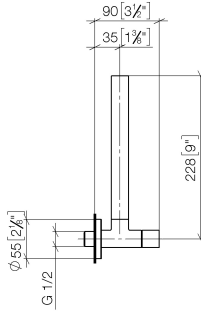

## Angle valve - Champagne (22kt Gold)

22 901 979

- rosette Ø 55 mm
- hose covering 200mm, for shortening
- WRAS 2205004

|   |                                |               |
|---|--------------------------------|---------------|
|    | Champagne (22kt Gold)          | 22 901 979-47 |
|    | Chrome                         | 22 901 979-00 |
|    | Brushed Platinum               | 22 901 979-06 |
|    | Platinum                       | 22 901 979-08 |
|    | Durabronze (23kt Gold)         | 22 901 979-09 |
|    | Dark Chrome                    | 22 901 979-19 |
|    | Brushed Durabronze (23kt Gold) | 22 901 979-28 |
|    | Matte Black                    | 22 901 979-33 |
|    | Brushed Champagne (22kt Gold)  | 22 901 979-46 |
|  | Brushed Chrome                 | 22 901 979-93 |
|  | Brushed Dark Platinum          | 22 901 979-99 |

## Angle valve - Champagne (22kt Gold)

22 901 979

mm [inches]

### Flow rate chart

### Spare parts list

| No. | Item Number        | Name           | Quantity used | Delivery time |
|-----|--------------------|----------------|---------------|---------------|
| 1   | 09 28 22 020-47    | pipe           | 1             | 30            |
| 2   | 90 24 03 276 00 90 | conversion kit | 1             | 2             |
| 3   | 09 20 22 001-47    | handle         | 1             | 30            |
| 4   | 90 90 03 006 00 90 | top            | 1             | 2             |
| 5   | 09 27 22 015-47    | rosette        | 1             | 30            |
| 6   | 09 14 10 093 90    | seal           | 1             | 2             |