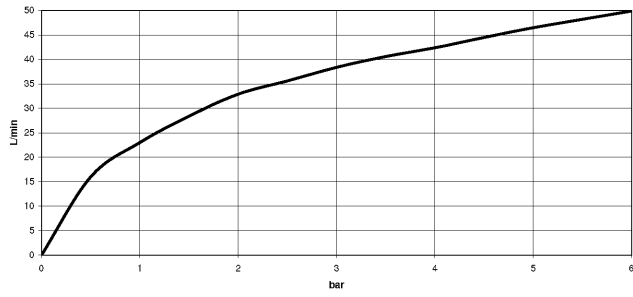

## Angle valve - Champagne (22kt Gold)

22 901 979

- rosette Ø 55 mm
- hose covering 200mm, for shortening
- WRAS 2205004

|   |                                |               |
|---|--------------------------------|---------------|
|    | Champagne (22kt Gold)          | 22 901 979-47 |
|    | Chrome                         | 22 901 979-00 |
|    | Brushed Platinum               | 22 901 979-06 |
|    | Platinum                       | 22 901 979-08 |
|    | Durabronze (23kt Gold)         | 22 901 979-09 |
|    | Dark Chrome                    | 22 901 979-19 |
|    | Brushed Durabronze (23kt Gold) | 22 901 979-28 |
|    | Matte Black                    | 22 901 979-33 |
|    | Brushed Champagne (22kt Gold)  | 22 901 979-46 |
|  | Brushed Chrome                 | 22 901 979-93 |
|  | Brushed Dark Platinum          | 22 901 979-99 |

## Angle valve - Champagne (22kt Gold)

22 901 979

mm [inches]

### Flow rate chart