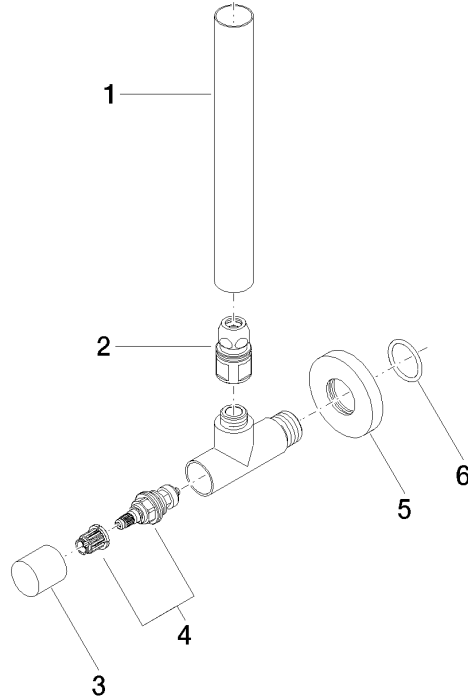

## Angle valve - Champagne (22kt Gold)

22 901 979

- rosette Ø 55 mm
- hose covering 200mm, for shortening
- WRAS 2205004

|   |                                |               |
|---|--------------------------------|---------------|
|    | Champagne (22kt Gold)          | 22 901 979-47 |
|    | Chrome                         | 22 901 979-00 |
|    | Brushed Platinum               | 22 901 979-06 |
|    | Platinum                       | 22 901 979-08 |
|    | Durabronze (23kt Gold)         | 22 901 979-09 |
|    | Dark Chrome                    | 22 901 979-19 |
|    | Brushed Durabronze (23kt Gold) | 22 901 979-28 |
|    | Matte Black                    | 22 901 979-33 |
|    | Brushed Champagne (22kt Gold)  | 22 901 979-46 |
|  | Brushed Chrome                 | 22 901 979-93 |
|  | Brushed Dark Platinum          | 22 901 979-99 |

## Angle valve - Champagne (22kt Gold)

22 901 979

mm [inches]

### Flow rate chart

### Spare parts list

| No. | Item Number        | Name           | Quantity used | Delivery time |
|-----|--------------------|----------------|---------------|---------------|
| 1   | 09 28 22 020-47    | pipe           | 1             | 30            |
| 2   | 90 24 03 276 00 90 | conversion kit | 1             | 2             |
| 3   | 09 20 22 001-47    | handle         | 1             | 30            |
| 4   | 90 90 03 006 00 90 | top            | 1             | 2             |
| 5   | 09 27 22 015-47    | rosette        | 1             | 30            |
| 6   | 09 14 10 093 90    | seal           | 1             | 2             |