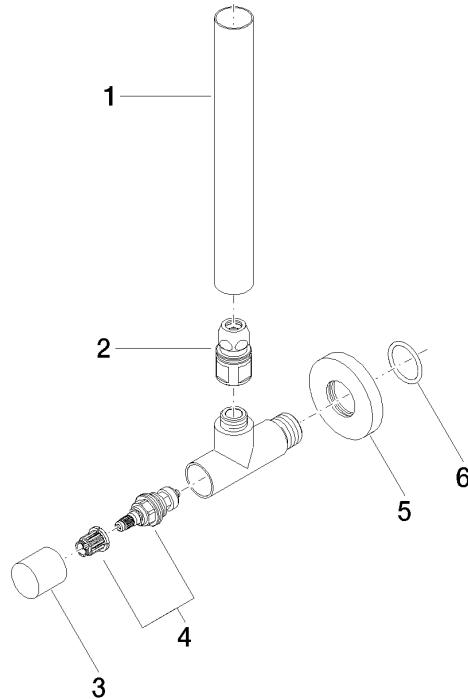

## Angle valve - Brushed Dark Platinum

22 901 979

- rosette Ø 55 mm
- hose covering 200mm, for shortening
- WRAS 2205004

	Brushed Dark Platinum	22 901 979-99
	Chrome	22 901 979-00
	Brushed Platinum	22 901 979-06
	Platinum	22 901 979-08
	Durabronze (23kt Gold)	22 901 979-09
	Dark Chrome	22 901 979-19
	Brushed Durabronze (23kt Gold)	22 901 979-28
	Matte Black	22 901 979-33
	Brushed Champagne (22kt Gold)	22 901 979-46
	Champagne (22kt Gold)	22 901 979-47
	Brushed Chrome	22 901 979-93

## Angle valve - Brushed Dark Platinum

---

22 901 979

mm [inches]

## Angle valve - Brushed Dark Platinum

22 901 979

Parts for other finishes can be found here: [Chrome](#)

### Spare parts list

No.	Item Number	Name	Quantity used	Delivery time
1	09 28 22 020-99	pipe	1	30
2	90 24 03 276 00 90	conversion kit	1	2
3	09 20 22 001-99	handle	1	30
4	90 90 03 006 00 90	top	1	2
5	09 27 22 015-99	rosette	1	30
6	09 14 10 093 90	seal	1	2