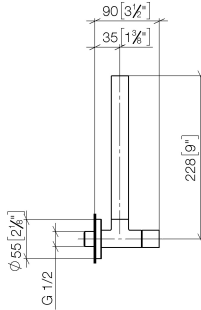

## Angle valve - Brushed Dark Platinum

22 901 979

- rosette Ø 55 mm
- hose covering 200mm, for shortening
- WRAS 2205004

	Brushed Dark Platinum	22 901 979-99
	Chrome	22 901 979-00
	Brushed Platinum	22 901 979-06
	Platinum	22 901 979-08
	Durabronze (23kt Gold)	22 901 979-09
	Dark Chrome	22 901 979-19
	Brushed Durabronze (23kt Gold)	22 901 979-28
	Matte Black	22 901 979-33
	Brushed Champagne (22kt Gold)	22 901 979-46
	Champagne (22kt Gold)	22 901 979-47
	Brushed Chrome	22 901 979-93

## Angle valve - Brushed Dark Platinum

---

22 901 979

mm [inches]

### Flow rate chart

---

### Spare parts list

No.	Item Number	Name	Quantity used	Delivery time
1	09 28 22 020-99	pipe	1	30
2	90 24 03 276 00 90	conversion kit	1	2
3	09 20 22 001-99	handle	1	30
4	90 90 03 006 00 90	top	1	2
5	09 27 22 015-99	rosette	1	30
6	09 14 10 093 90	seal	1	2