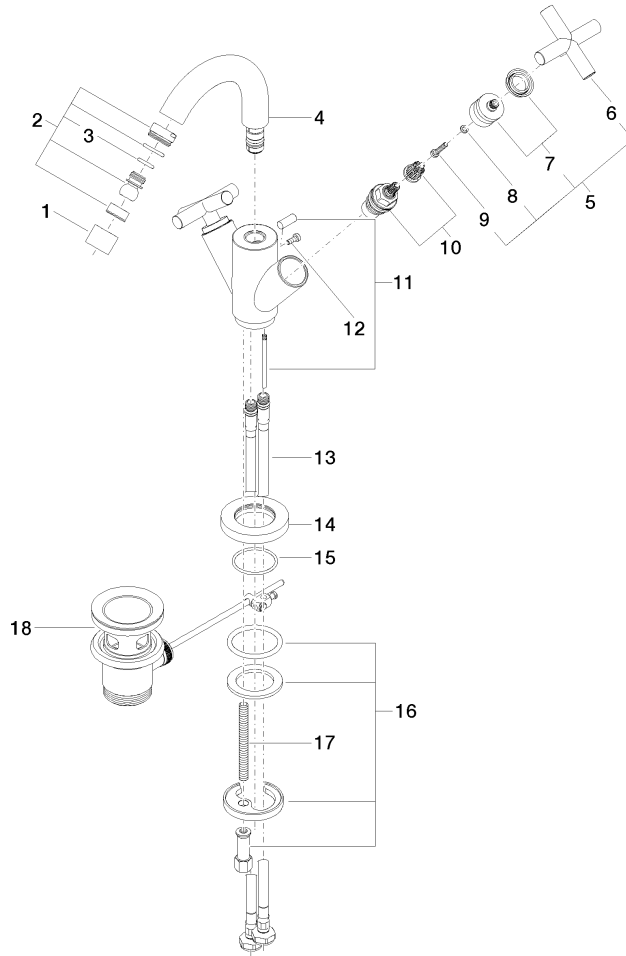

**TARA Single-hole bidet mixer with pop-up waste - Brushed Durabronz (23kt Gold)**

TARA

24 510 892

- 124mm projection
- ball-joint pivotable through 15° (in any direction)
- circular, air-enriched flow
- height of mixer 180 mm
- height up to aerator 123 mm
- hole diameter 35 mm
- rosette Ø 59 mm
- 2x screw-in M 10 x 1 pressure hose, leak-tested
- max. flow 7 l/min

	Brushed Durabronz (23kt Gold)	24 510 892-28
	Chrome	24 510 892-00
	Brushed Platinum	24 510 892-06
	Platinum	24 510 892-08
	Dark Chrome	24 510 892-19
	Matte Black	24 510 892-33
	Brushed Champagne (22kt Gold)	24 510 892-46
	Champagne (22kt Gold)	24 510 892-47
	Brushed Chrome	24 510 892-93
	Brushed Dark Platinum	24 510 892-99

24 510 892  
mm [inches]

Flow rate chart

Certificates

LGA\_18920.

24 510 892

Parts for other finishes can be found here: [Chrome](#)

### Spare parts list

No.	Item Number	Name	Quantity used	Delivery time
1	90 23 01 004 05-28	aerator	1	20
2	04 21 40 007 00-28	joint	1	20
3	90 14 10 011 00 90	seal	1	2
4	90 28 22 216 00-28	spout	1	20
5	90 20 89 010 10-28	handle	2	20
6	09 20 89 010-28	handle	2	60
7	90 12 12 007 00-28	base	2	20
8	90 30 11 029 00 90	disc	2	2
9	90 30 30 075 00 90	screw	2	2
10	90 90 03 151 00 90	top	2	2
11	04 20 89 035 80-28	pull-rod	1	20
12	09 30 30 054 90	screw	1	2
13	04 30 04 104 00 90	hose	2	2
14	09 28 10 132-28	ring	1	20
15	09 14 10 134 90	seal	1	2
16	04 30 11 038 00 90	fixing set	1	2
17	09 31 11 011 90	pin	1	2
18	90 11 01 001 00-28	pop-up waste	1	20