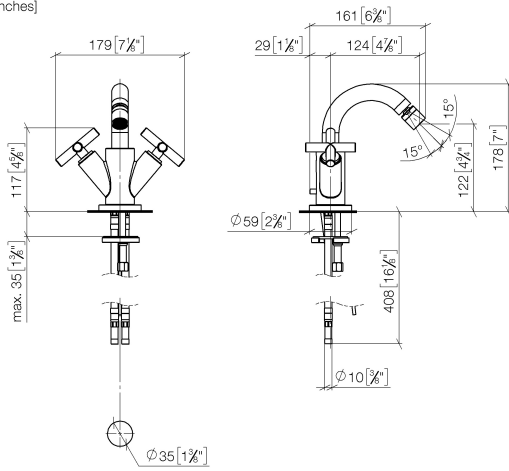

**TARA Single-hole bidet mixer with pop-up waste - Brushed Durabronz (23kt Gold)**

TARA

24 510 892

- 124mm projection
- ball-joint pivotable through 15° (in any direction)
- circular, air-enriched flow
- height of mixer 180 mm
- height up to aerator 123 mm
- hole diameter 35 mm
- rosette Ø 59 mm
- 2x screw-in M 10 x 1 pressure hose, leak-tested
- max. flow 7 l/min

	Brushed Durabronz (23kt Gold)	24 510 892-28
	Chrome	24 510 892-00
	Brushed Platinum	24 510 892-06
	Platinum	24 510 892-08
	Dark Chrome	24 510 892-19
	Matte Black	24 510 892-33
	Brushed Champagne (22kt Gold)	24 510 892-46
	Champagne (22kt Gold)	24 510 892-47
	Brushed Chrome	24 510 892-93
	Brushed Dark Platinum	24 510 892-99

24 510 892  
mm [inches]

Flow rate chart

Certificates

LGA\_18920.

24 510 892

Parts for other finishes can be found here: [Chrome](#)

### Spare parts list

No.	Item Number	Name	Quantity used	Delivery time
1	90 23 01 004 05-28	aerator	1	20
2	04 21 40 007 00-28	joint	1	20
3	90 14 10 011 00 90	seal	1	2
4	90 28 22 216 00-28	spout	1	20
5	90 20 89 010 10-28	handle	2	20
6	09 20 89 010-28	handle	2	60
7	90 12 12 007 00-28	base	2	20
8	90 30 11 029 00 90	disc	2	2
9	90 30 30 075 00 90	screw	2	2
10	90 90 03 151 00 90	top	2	2
11	04 20 89 035 80-28	pull-rod	1	20
12	09 30 30 054 90	screw	1	2
13	04 30 04 104 00 90	hose	2	2
14	09 28 10 132-28	ring	1	20
15	09 14 10 134 90	seal	1	2
16	04 30 11 038 00 90	fixing set	1	2
17	09 31 11 011 90	pin	1	2
18	90 11 01 001 00-28	pop-up waste	1	20