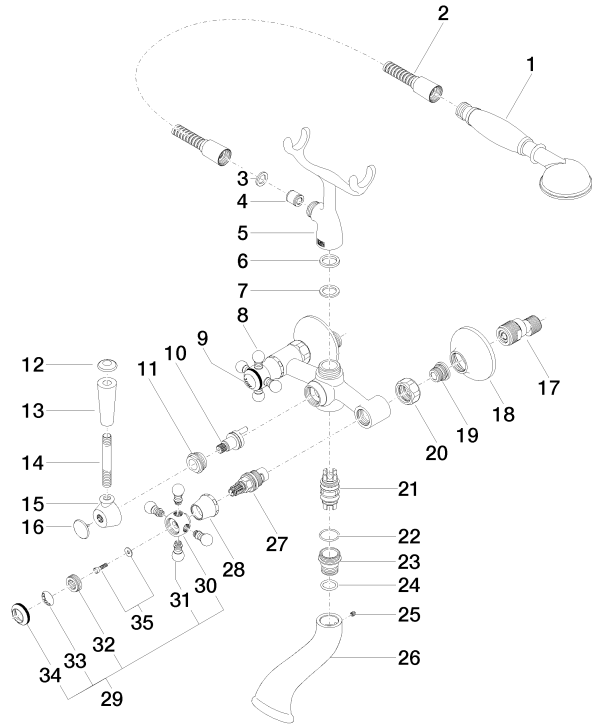

**MADISON Bath mixer for wall mounting with hand shower set - Durabronss (23kt Gold)**

MADISON

25 023 360

- 160mm projection
- Hand shower: COMPACT RAIN, max. flow rate 6.8 l/min (at 3 bar)
- spout: rectangular normal flow
- wall bracket
- rotary diverter for bath/shower
- rosette Ø 70 mm
- 1/2" connection
- gauge 153 mm
- metal shower hose 1250mm with integrated anti-twist protection
- max. spout flow rate 26 l/min

MADISON Bath mixer for wall mounting with hand shower set - Durabronss (23kt Gold)

MADISON

25 023 360  
mm [inches]

25 023 360  
Parts for other  
finishes can be found  
here: [Chrome](#)

## Spare parts list

No.	Item Number	Name	Quantity used	Delivery time
1	28 002 970-09 0050	MADISON Metal hand shower with porcelain insert (white) - Durabross (23kt Gold)	1	40
2	28 104 970-09	Metal shower hose 1/2" x 1/2" x 1250 mm - Durabross (23kt Gold)	1	40
3	90 14 20 002 00 90	seal	1	2
4	90 23 01 141 00 90	back-flow preventer	1	2
5	09 17 20 010-09	holder	1	60
6	09 14 05 008 90	seal	1	2
7	09 14 20 010 90	seal	1	2
8	04 20 36 002 07-09	handle ( hot )	1	40
9	09 26 01 011 90	accessories	1	2
10	90 15 01 001 00 90	diverter	1	2
11	09 23 10 007 90	nut	1	2
12	09 30 30 062-09	screw	1	40
13	11 170 370-09	MADISON Lever insert - Durabross (23kt Gold)	1	40
14	09 28 22 013 90	pipe	1	2
15	09 18 20 011-09	base	1	40
16	09 30 30 064-09	screw	1	40
17	04 11 04 030 00 90	connection	2	2
18	09 27 39 010-09	rosette	2	40
19	04 29 05 014 00 90	nipple	2	2
20	09 23 30 010-09	nut	2	40
21	90 21 10 010 00 90	insert	1	2
22	90 14 10 056 00 90	seal	1	2
23	09 24 03 123 20 90	nipple	1	2
24	09 14 10 022 90	seal	1	2
25	90 31 11 030 00 90	pin	1	2
26	09 11 06 033 20-09	spout	1	60
27	90 90 03 131 00 90	top	2	2
28	09 21 02 055-09	cover	2	40
29	04 20 36 002 06-09	handle ( cold )	1	40
30	09 20 36 002-09	handle	2	40
31	09 20 36 004-09	handle	8	40
32	09 20 83 006 90	handle	2	2
33	09 26 01 010 90	accessories	1	2
34	09 20 36 005-09	handle	2	40
35	04 30 30 029 00 90	fixing set	2	2