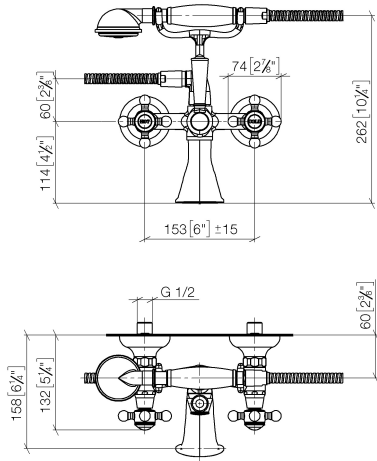

**MADISON Bath mixer for wall mounting with hand shower set - Durabronss (23kt Gold)**

MADISON

25 023 360

- 160mm projection
- Hand shower: COMPACT RAIN, max. flow rate 6.8 l/min (at 3 bar)
- spout: rectangular normal flow
- wall bracket
- rotary diverter for bath/shower
- rosette Ø 70 mm
- 1/2" connection
- gauge 153 mm
- metal shower hose 1250mm with integrated anti-twist protection
- max. spout flow rate 26 l/min

MADISON Bath mixer for wall mounting with hand shower set - Durabronss (23kt Gold)

MADISON

25 023 360  
mm [inches]

25 023 360  
Parts for other  
finishes can be found  
here: [Chrome](#)

## Spare parts list

No.	Item Number	Name	Quantity used	Delivery time
1	28 002 970-09 0050	MADISON Metal hand shower with porcelain insert (white) - Durabross (23kt Gold)	1	40
2	28 104 970-09	Metal shower hose 1/2" x 1/2" x 1250 mm - Durabross (23kt Gold)	1	40
3	90 14 20 002 00 90	seal	1	2
4	90 23 01 141 00 90	back-flow preventer	1	2
5	09 17 20 010-09	holder	1	60
6	09 14 05 008 90	seal	1	2
7	09 14 20 010 90	seal	1	2
8	04 20 36 002 07-09	handle ( hot )	1	40
9	09 26 01 011 90	accessories	1	2
10	90 15 01 001 00 90	diverter	1	2
11	09 23 10 007 90	nut	1	2
12	09 30 30 062-09	screw	1	40
13	11 170 370-09	MADISON Lever insert - Durabross (23kt Gold)	1	40
14	09 28 22 013 90	pipe	1	2
15	09 18 20 011-09	base	1	40
16	09 30 30 064-09	screw	1	40
17	04 11 04 030 00 90	connection	2	2
18	09 27 39 010-09	rosette	2	40
19	04 29 05 014 00 90	nipple	2	2
20	09 23 30 010-09	nut	2	40
21	90 21 10 010 00 90	insert	1	2
22	90 14 10 056 00 90	seal	1	2
23	09 24 03 123 20 90	nipple	1	2
24	09 14 10 022 90	seal	1	2
25	90 31 11 030 00 90	pin	1	2
26	09 11 06 033 20-09	spout	1	60
27	90 90 03 131 00 90	top	2	2
28	09 21 02 055-09	cover	2	40
29	04 20 36 002 06-09	handle ( cold )	1	40
30	09 20 36 002-09	handle	2	40
31	09 20 36 004-09	handle	8	40
32	09 20 83 006 90	handle	2	2
33	09 26 01 010 90	accessories	1	2
34	09 20 36 005-09	handle	2	40
35	04 30 30 029 00 90	fixing set	2	2