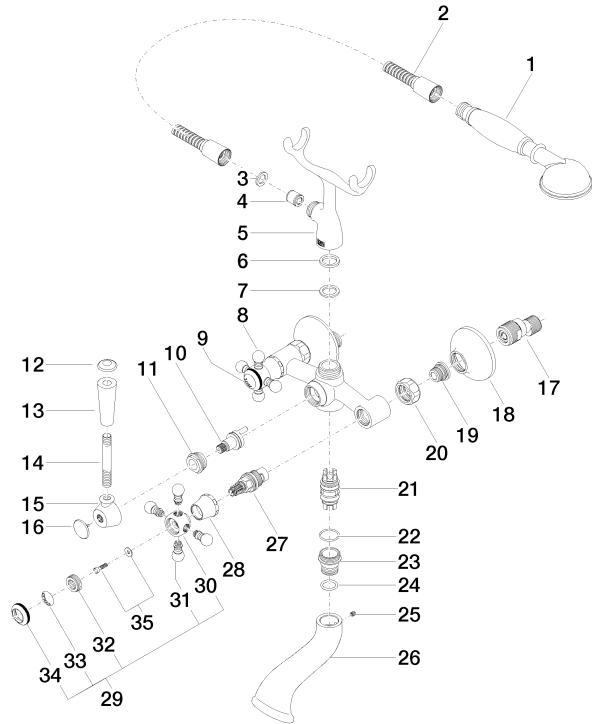

**MADISON Bath mixer for wall mounting with hand shower set - Brushed
Durabronz (23kt Gold)**

MADISON

25 023 360

Parts for other
finishes can be found
here: [Chrome](#)

MADISON Bath mixer for wall mounting with hand shower set - Brushed Durabron (23kt Gold)

MADISON

25 023 360

Spare parts list

No.	Item Number	Name	Quantity used	Delivery time
1	28 002 970-28 0050	MADISON Metal hand shower with porcelain insert (white) - Brushed Durabron (23kt Gold)	1	20
2	28 104 970-28	Metal shower hose 1/2" x 1/2" x 1250 mm - Brushed Durabron (23kt Gold)	1	10
3	90 14 20 002 00 90	seal	1	2
4	90 23 01 141 00 90	back-flow preventer	1	2
5	09 17 20 010-28	holder	1	20
6	09 14 05 008 90	seal	1	2
7	09 14 20 010 90	seal	1	2
8	04 20 36 002 07-28	handle (hot)	1	20
9	09 26 01 011 90	accessories	1	2
10	90 15 01 001 00 90	diverter	1	2
11	09 23 10 007 90	nut	1	2
12	09 30 30 062-28	screw	1	20
13	11 170 370-28	MADISON Lever insert - Brushed Durabron (23kt Gold)	1	20
14	09 28 22 013 90	pipe	1	2
15	09 18 20 011-28	base	1	20
16	09 30 30 064-28	screw	1	20
17	04 11 04 030 00 90	connection	2	2
18	09 27 39 010-28	rosette	2	20
19	04 29 05 014 00 90	nipple	2	2
20	09 23 30 010-28	nut	2	20
21	90 21 10 010 00 90	insert	1	2
22	90 14 10 056 00 90	seal	1	2
23	09 24 03 123 20 90	nipple	1	2
24	09 14 10 022 90	seal	1	2
25	90 31 11 030 00 90	pin	1	2
26	09 11 06 033 20-28	spout	1	20
27	90 90 03 131 00 90	top	2	2
28	09 21 02 055-28	cover	2	20
29	04 20 36 002 06-28	handle (cold)	1	20
30	09 20 36 002-28	handle	2	20
31	09 20 36 004-28	handle	8	20
32	09 20 83 006 90	handle	2	2
33	09 26 01 010 90	accessories	1	2
34	09 20 36 005-28	handle	2	20
35	04 30 30 029 00 90	fixing set	2	2