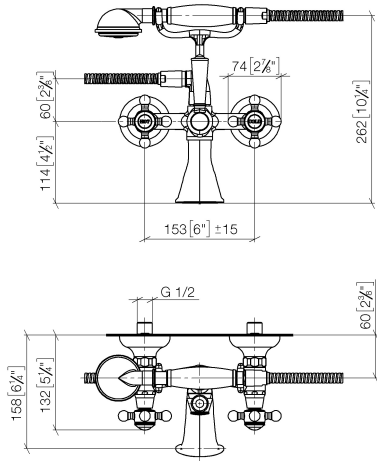

**MADISON Bath mixer for wall mounting with hand shower set - Brushed Durabronz (23kt Gold)**

MADISON

25 023 360

- 160mm projection
- Hand shower: COMPACT RAIN, max. flow rate 6.8 l/min (at 3 bar)
- spout: rectangular normal flow
- wall bracket
- rotary diverter for bath/shower
- rosette Ø 70 mm
- 1/2" connection
- gauge 153 mm
- metal shower hose 1250mm with integrated anti-twist protection
- max. spout flow rate 26 l/min

# MADISON Bath mixer for wall mounting with hand shower set - Brushed Durabronz (23kt Gold)

MADISON

25 023 360  
mm [inches]

**MADISON Bath mixer for wall mounting with hand shower set - Brushed  
Durabronz (23kt Gold)**