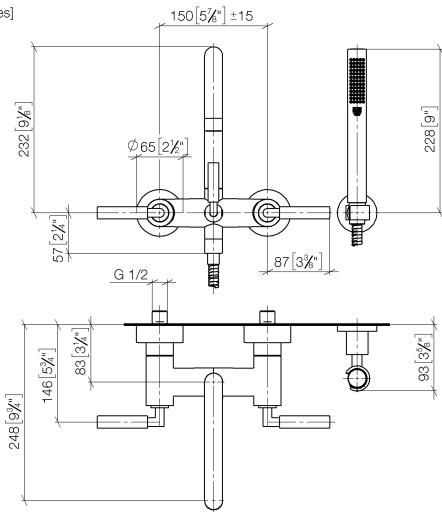

## TARA Bath mixer for wall mounting with hand shower set - Dark Chrome

25 133 882

- spout: circular, air-enriched flow
- max. flow 22 l/min at 3 bar flow pressure
- Hand shower: COMPACT RAIN, max. flow rate 8 l/min (at 3 bar)
- complete hand shower set with anti-scale system
- 240mm projection
- rotary diverter for bath/shower
- slide-on rosettes Ø 65 mm
- rosette for shower holder Ø 50mm
- 1/2" connection
- gauge 150 mm - 15 mm
- metal shower hose 1250mm with integrated anti-twist protection

**TARA Bath mixer for wall mounting with hand shower set - Dark Chrome**

25 133 882

mm [inches]

## TARA Bath mixer for wall mounting with hand shower set - Dark Chrome

---

25 133 882

Parts for other  
finishes can be found  
here: [Chrome](#)