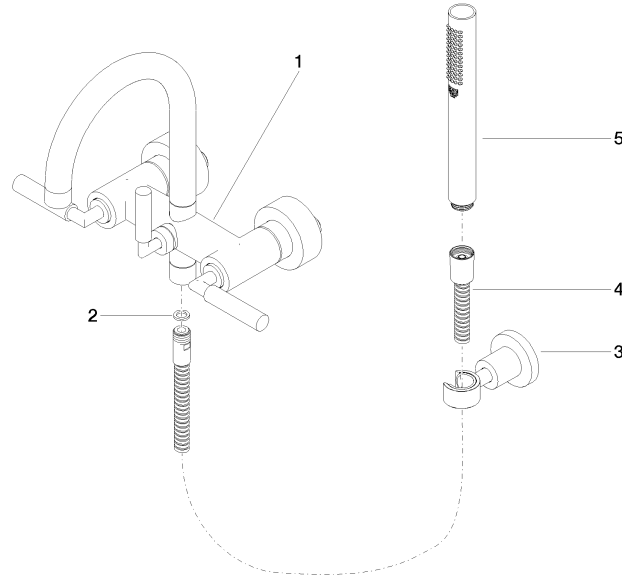

25 133 882

- spout: circular, air-enriched flow
- max. flow 22 l/min at 3 bar flow pressure
- Hand shower: COMPACT RAIN, max. flow rate 6.8 l/min (at 3 bar)
- complete hand shower set with anti-scale system
- 240mm projection
- rotary diverter for bath/shower
- slide-on rosettes Ø 65 mm
- rosette for shower holder Ø 50mm
- 1/2" connection
- gauge 150 mm - 15 mm
- metal shower hose 1250mm with integrated anti-twist protection

Intrinsic protection against back flow.

Stand pipes combination possible on request (x-TRA SERVICE).

	Matte Black	25 133 882-33 0050
	Chrome	25 133 882-00 0050
	Brushed Platinum	25 133 882-06 0050
	Platinum	25 133 882-08 0050
	Dark Chrome	25 133 882-19 0050
	Brushed Durabronze (23kt Gold)	25 133 882-28 0050
	Brushed Champagne (22kt Gold)	25 133 882-46 0050
	Champagne (22kt Gold)	25 133 882-47 0050
	Brushed Chrome	25 133 882-93 0050
	Brushed Dark Platinum	25 133 882-99 0050

25 133 882

mm [inches]

25 133 882

Parts for other finishes can be found here: [Chrome](#)

Spare parts list

No.	Item Number	Name	Quantity used	Delivery time
1	25 100 892-33	TARA Bath mixer for wall mounting - Matte Black	1	-
Spare part can no longer be ordered, please order the replacement item				
2	90 14 20 026 00 90	seal	1	2
3	28 050 892-33	TARA Wall bracket - Matte Black	1	10
4	90 30 02 072 00-33	Metal shower hose 1/2" x 3/8" x 1250 mm - Matte Black	1	30
5	90 12 11 140 30-33	shower	1	30