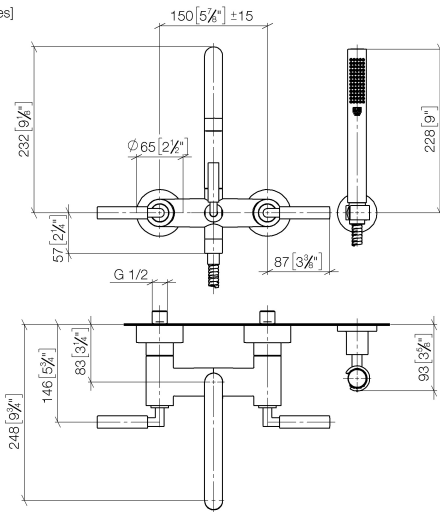

25 133 882

- spout: circular, air-enriched flow
- max. flow 22 l/min at 3 bar flow pressure
- Hand shower: COMPACT RAIN, max. flow rate 6.8 l/min (at 3 bar)
- complete hand shower set with anti-scale system
- 240mm projection
- rotary diverter for bath/shower
- slide-on rosettes Ø 65 mm
- rosette for shower holder Ø 50mm
- 1/2" connection
- gauge 150 mm - 15 mm
- metal shower hose 1250mm with integrated anti-twist protection

Intrinsic protection against back flow.

Stand pipes combination possible on request (x-TRA SERVICE).

	Matte Black	25 133 882-33 0050
	Chrome	25 133 882-00 0050
	Brushed Platinum	25 133 882-06 0050
	Platinum	25 133 882-08 0050
	Dark Chrome	25 133 882-19 0050
	Brushed Durabronze (23kt Gold)	25 133 882-28 0050
	Brushed Champagne (22kt Gold)	25 133 882-46 0050
	Champagne (22kt Gold)	25 133 882-47 0050
	Brushed Chrome	25 133 882-93 0050
	Brushed Dark Platinum	25 133 882-99 0050

25 133 882

mm [inches]

25 133 882

Parts for other finishes can be found here: [Chrome](#)

Spare parts list

No.	Item Number	Name	Quantity used	Delivery time
1	25 100 892-33	TARA Bath mixer for wall mounting - Matte Black	1	-
Spare part can no longer be ordered, please order the replacement item				
2	90 14 20 026 00 90	seal	1	2
3	28 050 892-33	TARA Wall bracket - Matte Black	1	10
4	90 30 02 072 00-33	Metal shower hose 1/2" x 3/8" x 1250 mm - Matte Black	1	30
5	90 12 11 140 30-33	shower	1	30