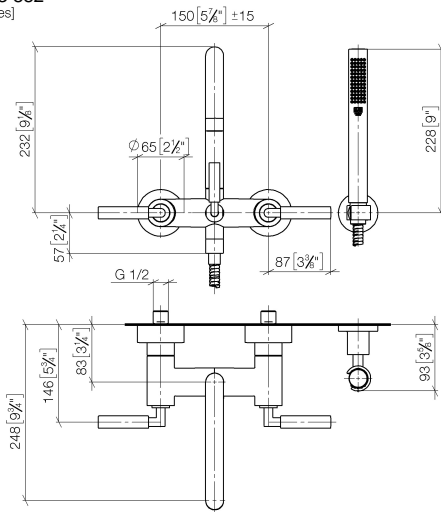

## TARA Bath mixer for wall mounting with hand shower set - Brushed Champagne (22kt Gold)

25 133 882

- spout: circular, air-enriched flow
- max. flow 22 l/min at 3 bar flow pressure
- Hand shower: COMPACT RAIN, max. flow rate 8 l/min (at 3 bar)
- complete hand shower set with anti-scale system
- 240mm projection
- rotary diverter for bath/shower
- slide-on rosettes Ø 65 mm
- rosette for shower holder Ø 50mm
- 1/2" connection
- gauge 150 mm - 15 mm
- metal shower hose 1250mm with integrated anti-twist protection

Intrinsic protection against back flow.

Stand pipes combination possible on request (special production).

	Brushed Champagne (22kt Gold)	25 133 882-46 0050
	Chrome	25 133 882-00 0050
	Brushed Platinum	25 133 882-06 0050
	Platinum	25 133 882-08 0050
	Dark Chrome	25 133 882-19 0050
	Brushed Durabronze (23kt Gold)	25 133 882-28 0050
	Matte Black	25 133 882-33 0050
	Champagne (22kt Gold)	25 133 882-47 0050
	Brushed Chrome	25 133 882-93 0050
	Brushed Dark Platinum	25 133 882-99 0050

**TARA Bath mixer for wall mounting with hand shower set - Brushed  
Champagne (22kt Gold)**

25 133 882  
mm [inches]

# TARA Bath mixer for wall mounting with hand shower set - Brushed Champagne (22kt Gold)

25 133 882  
Parts for other  
finishes can be found  
here: [Chrome](#)