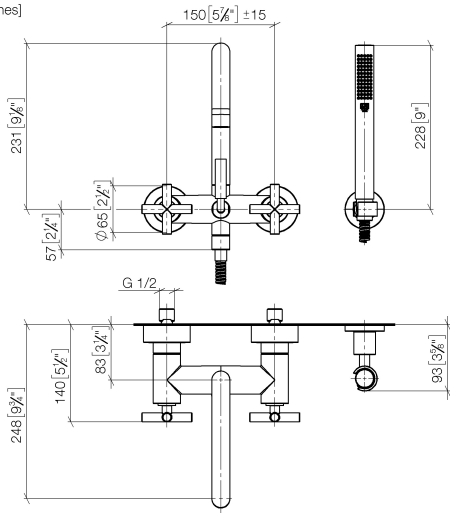

TARA Bath mixer for wall mounting with hand shower set - Brushed Champagne (22kt Gold)

TARA

25 133 892

- spout: circular, air-enriched flow
- max. flow 22 l/min at 3 bar flow pressure
- Hand shower: COMPACT RAIN, max. flow rate 6.8 l/min (at 3 bar)
- complete hand shower set with anti-scale system
- 240mm projection
- rotary diverter for bath/shower
- slide-on rosettes Ø 65 mm
- rosette for shower holder Ø 50mm
- 1/2" connection
- gauge 150 mm - 15 mm
- metal shower hose 1250mm with integrated anti-twist protection

Intrinsic protection against back flow.

Stand pipes combination possible on request (x-TRA SERVICE).

	Brushed Champagne (22kt Gold)	25 133 892-46 0050
	Chrome	25 133 892-00 0050
	Brushed Platinum	25 133 892-06 0050
	Platinum	25 133 892-08 0050
	Dark Chrome	25 133 892-19 0050
	Brushed Durabronze (23kt Gold)	25 133 892-28 0050
	Matte Black	25 133 892-33 0050
	Champagne (22kt Gold)	25 133 892-47 0050
	Brushed Chrome	25 133 892-93 0050
	Brushed Dark Platinum	25 133 892-99 0050

**TARA Bath mixer for wall mounting with hand shower set - Brushed
Champagne (22kt Gold)**

TARA

25 133 892
mm [inches]

TARA Bath mixer for wall mounting with hand shower set - Brushed
Champagne (22kt Gold)