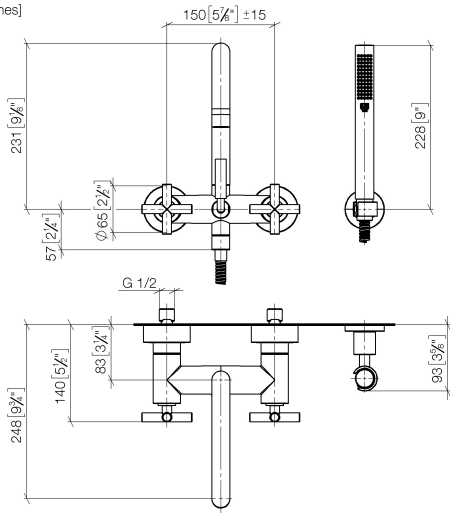

TARA Bath mixer for wall mounting with hand shower set - Champagne (22kt Gold)

TARA

25 133 892

- spout: circular, air-enriched flow
- max. flow 22 l/min at 3 bar flow pressure
- Hand shower: COMPACT RAIN, max. flow rate 6.8 l/min (at 3 bar)
- complete hand shower set with anti-scale system
- 240mm projection
- rotary diverter for bath/shower
- slide-on rosettes Ø 65 mm
- rosette for shower holder Ø 50mm
- 1/2" connection
- gauge 150 mm - 15 mm
- metal shower hose 1250mm with integrated anti-twist protection

Intrinsic protection against back flow.

Stand pipes combination possible on request (x-TRA SERVICE).

	Champagne (22kt Gold)	25 133 892-47 0050
	Chrome	25 133 892-00 0050
	Brushed Platinum	25 133 892-06 0050
	Platinum	25 133 892-08 0050
	Dark Chrome	25 133 892-19 0050
	Brushed Durabronze (23kt Gold)	25 133 892-28 0050
	Matte Black	25 133 892-33 0050
	Brushed Champagne (22kt Gold)	25 133 892-46 0050
	Brushed Chrome	25 133 892-93 0050
	Brushed Dark Platinum	25 133 892-99 0050

TARA Bath mixer for wall mounting with hand shower set - Champagne (22kt Gold)

TARA

25 133 892
mm [inches]

TARA Bath mixer for wall mounting with hand shower set - Champagne (22kt Gold)

TARA

25 133 892
Parts for other
finishes can be found
here: [Chrome](#)