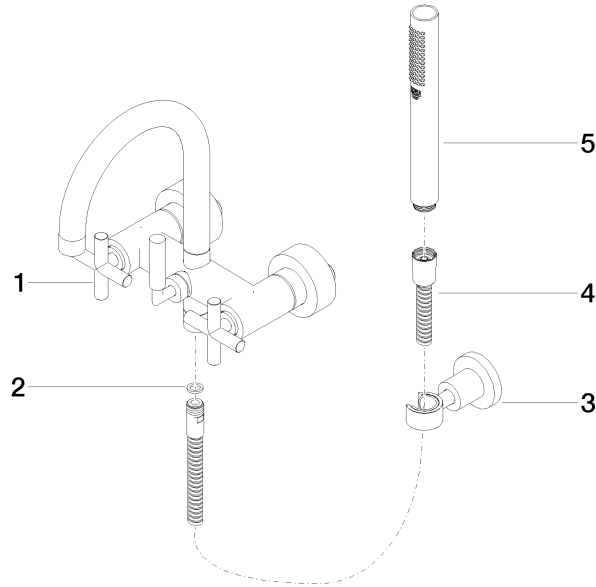

**TARA Bath mixer for wall mounting with hand shower set - Brushed Dark
Platinum**

TARA

25 133 892

- spout: circular, air-enriched flow
- max. flow 22 l/min at 3 bar flow pressure
- Hand shower: COMPACT RAIN, max. flow rate 6.8 l/min (at 3 bar)
- complete hand shower set with anti-scale system
- 240mm projection
- rotary diverter for bath/shower
- slide-on rosettes Ø 65 mm
- rosette for shower holder Ø 50mm
- 1/2" connection
- gauge 150 mm - 15 mm
- metal shower hose 1250mm with integrated anti-twist protection

Intrinsic protection against back flow.

Stand pipes combination possible on request (x-TRA SERVICE).

	Brushed Dark Platinum	25 133 892-99 0050
	Chrome	25 133 892-00 0050
	Brushed Platinum	25 133 892-06 0050
	Platinum	25 133 892-08 0050
	Dark Chrome	25 133 892-19 0050
	Brushed Durabronze (23kt Gold)	25 133 892-28 0050
	Matte Black	25 133 892-33 0050
	Brushed Champagne (22kt Gold)	25 133 892-46 0050
	Champagne (22kt Gold)	25 133 892-47 0050
	Brushed Chrome	25 133 892-93 0050

TARA Bath mixer for wall mounting with hand shower set - Brushed Dark
Platinum

TARA

25 133 892
mm [inches]

25 133 892
Parts for other
finishes can be found
here: [Chrome](#)

Spare parts list

No.	Item Number	Name	Quantity used	Delivery time
1	25 100 892-99	TARA Bath mixer for wall mounting - Brushed Dark Platinum	1	-
Spare part can no longer be ordered, please order the replacement item				
2	90 14 20 026 00 90	seal	1	2
3	28 050 892-99	TARA Wall bracket - Brushed Dark Platinum	1	30
4	90 30 02 072 00-99	Metal shower hose 1/2" x 3/8" x 1250 mm - Brushed Dark Platinum	1	30
5	90 12 11 140 30-99	shower	1	30