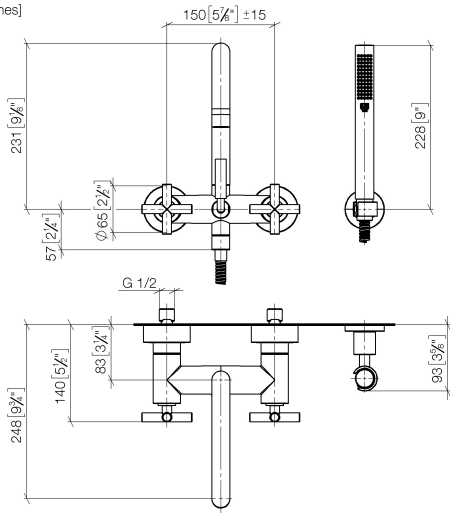

**TARA Bath mixer for wall mounting with hand shower set - Brushed Dark
Platinum**

TARA

25 133 892

- spout: circular, air-enriched flow
- max. flow 22 l/min at 3 bar flow pressure
- Hand shower: COMPACT RAIN, max. flow rate 6.8 l/min (at 3 bar)
- complete hand shower set with anti-scale system
- 240mm projection
- rotary diverter for bath/shower
- slide-on rosettes Ø 65 mm
- rosette for shower holder Ø 50mm
- 1/2" connection
- gauge 150 mm - 15 mm
- metal shower hose 1250mm with integrated anti-twist protection

Intrinsic protection against back flow.

Stand pipes combination possible on request (x-TRA SERVICE).

	Brushed Dark Platinum	25 133 892-99 0050
	Chrome	25 133 892-00 0050
	Brushed Platinum	25 133 892-06 0050
	Platinum	25 133 892-08 0050
	Dark Chrome	25 133 892-19 0050
	Brushed Durabronze (23kt Gold)	25 133 892-28 0050
	Matte Black	25 133 892-33 0050
	Brushed Champagne (22kt Gold)	25 133 892-46 0050
	Champagne (22kt Gold)	25 133 892-47 0050
	Brushed Chrome	25 133 892-93 0050

TARA Bath mixer for wall mounting with hand shower set - Brushed Dark
Platinum

TARA

25 133 892
mm [inches]

25 133 892
Parts for other
finishes can be found
here: [Chrome](#)

Spare parts list

No.	Item Number	Name	Quantity used	Delivery time
1	25 100 892-99	TARA Bath mixer for wall mounting - Brushed Dark Platinum	1	-
Spare part can no longer be ordered, please order the replacement item				
2	90 14 20 026 00 90	seal	1	2
3	28 050 892-99	TARA Wall bracket - Brushed Dark Platinum	1	30
4	90 30 02 072 00-99	Metal shower hose 1/2" x 3/8" x 1250 mm - Brushed Dark Platinum	1	30
5	90 12 11 140 30-99	shower	1	30