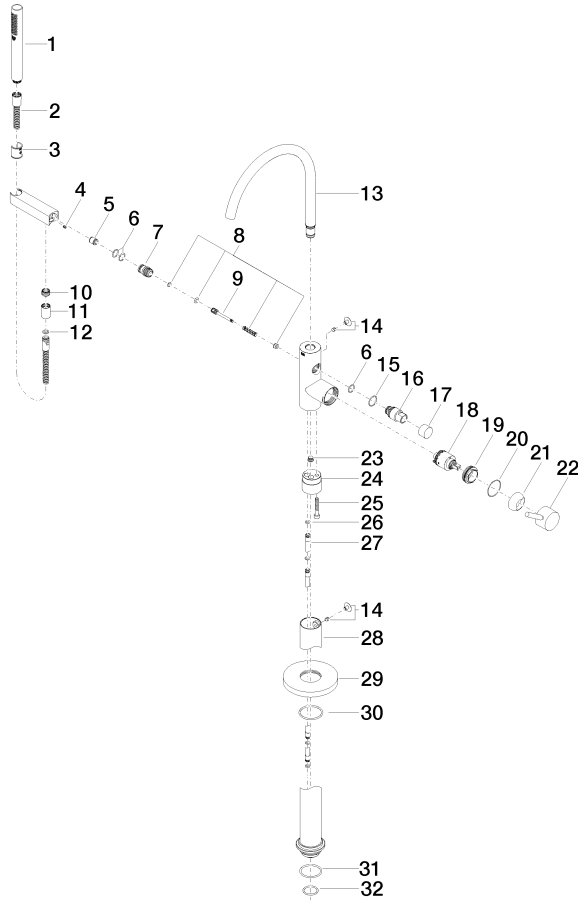

Single-lever bath mixer with stand pipe for free-standing assembly with hand shower set - Brushed Platinum

25 863 661 Product version from 7/1/2022

Single-lever bath mixer with stand pipe for free-standing assembly with hand shower set - Brushed Platinum

25 863 661 Product version from 7/1/2022

Spare parts list

No.	Item Number	Name	Quantity used	Delivery time
1	90 12 11 140 41-06	shower	1	10
2	90 30 02 072 00-06	Metal shower hose 1/2" x 3/8" x 1250 mm - Brushed Platinum	1	10
3	09 18 40 118 90	sleeve	1	2
4	09 31 11 058 90	pin	1	2
5	90 23 01 141 00 90	back-flow preventer	1	2
6	90 14 10 010 00 90	seal	3	2
7	09 24 03 153 20-06	nipple	1	60
8	90 16 02 023 00 90	spring	1	2
9	09 31 09 102 20-06	pull-rod	1	-
Spare part can no longer be ordered, please order the replacement item				
10	09 24 03 069 90	nipple	1	2
11	90 21 02 069 00-06	cover	1	10
12	90 14 20 026 00 90	seal	1	2
13	90 28 22 327 01-06	spout	1	10
14	04 31 20 036 00 90	plug	2	2
15	09 14 10 112 90	seal	1	2
16	09 21 34 081 20-06	nipple	1	10
17	09 20 88 002-06	handle	1	10
18	90 15 05 039 00 90	cartridge	1	2
19	09 24 04 298 90	nut	1	2
20	09 14 10 037 90	seal	1	2
21	09 28 30 036-06	cover	1	10
22	90 20 66 005 00-06	handle	1	10
23	04 31 20 039 11 90	plug	1	2
24	09 24 03 152 20-06	adaptor	1	-
Spare part can no longer be ordered, please order the replacement item				
25	09 30 30 111 90	screw	1	2
26	09 14 10 139 90	seal	2	2
27	04 28 22 025 00 90	connection	2	2
28	04 28 22 030 00-06	pipe	1	10
29	09 27 88 007-06	rosette	1	10
30	90 14 10 129 00 90	seal	1	2
31	09 14 10 084 90	seal	1	2
32	09 14 10 018 90	seal	1	2