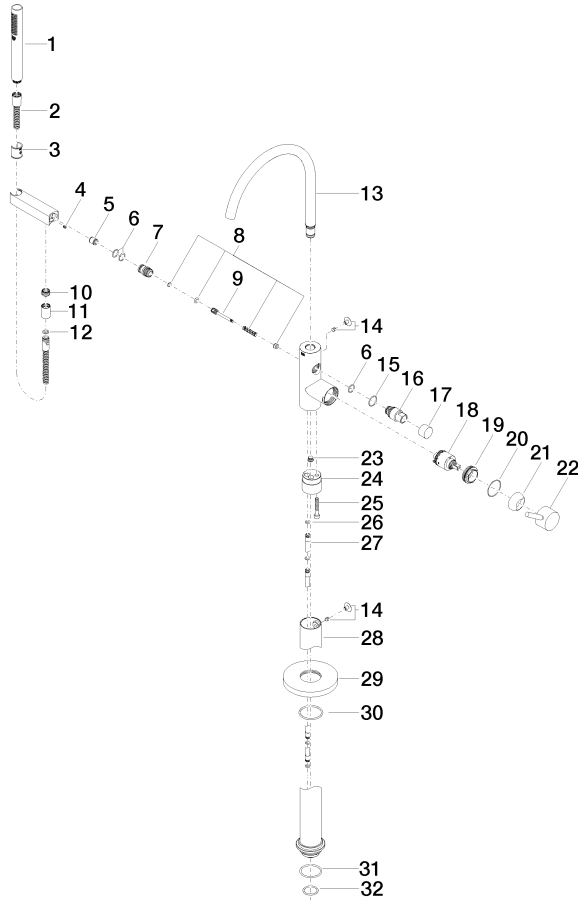

Single-lever bath mixer with stand pipe for free-standing assembly with hand shower set - Light Gold

25 863 661 Product version from 7/1/2022

Parts for other finishes can be found here: [Chrome](#)

Single-lever bath mixer with stand pipe for free-standing assembly with hand shower set - Light Gold

25 863 661 Product version from 7/1/2022

Spare parts list

No.	Item Number	Name	Quantity used	Delivery time
1	90 12 11 140 41-26	shower	1	30
2	90 30 02 072 00-26	Metal shower hose 1/2" x 3/8" x 1250 mm - Light Gold	1	30
3	09 18 40 118 90	sleeve	1	2
4	09 31 11 058 90	pin	1	2
5	90 23 01 141 00 90	back-flow preventer	1	2
6	90 14 10 010 00 90	seal	3	2
7	09 24 03 153 20-26	nipple	1	-
Spare part can no longer be ordered, please order the replacement item				
8	90 16 02 023 00 90	spring	1	2
9	09 31 09 102 20-26	pull-rod	1	-
Spare part can no longer be ordered, please order the replacement item				
10	09 24 03 069 90	nipple	1	2
11	90 21 02 069 00-26	cover	1	30
12	90 14 20 026 00 90	seal	1	2
13	90 28 22 327 01-26	spout	1	30
14	04 31 20 036 00 90	plug	2	2
15	09 14 10 112 90	seal	1	2
16	09 21 34 081 20-26	nipple	1	60
17	09 20 88 002-26	handle	1	60
18	90 15 05 039 00 90	cartridge	1	2
19	09 24 04 298 90	nut	1	2
20	09 14 10 037 90	seal	1	2
21	09 28 30 036-26	cover	1	60
22	90 20 66 005 00-26	handle	1	30
23	04 31 20 039 11 90	plug	1	2
24	09 24 03 152 20-26	adaptor	1	-
Spare part can no longer be ordered, please order the replacement item				
25	09 30 30 111 90	screw	1	2
26	09 14 10 139 90	seal	2	2
27	04 28 22 025 00 90	connection	2	2
28	04 28 22 030 00-26	pipe	1	60
29	09 27 88 007-26	rosette	1	60
30	90 14 10 129 00 90	seal	1	2
31	09 14 10 084 90	seal	1	2
32	09 14 10 018 90	seal	1	2