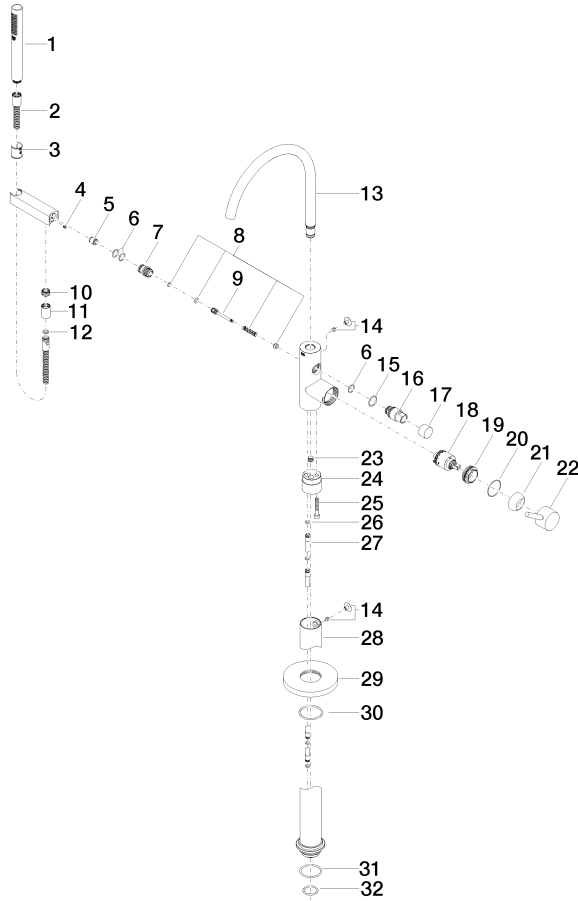

Single-lever bath mixer with stand pipe for free-standing assembly with hand shower set - Brushed Bronze

25 863 661 Product version from 7/1/2022

Single-lever bath mixer with stand pipe for free-standing assembly with hand shower set - Brushed Bronze

25 863 661 Product version from 7/1/2022

Spare parts list

No.	Item Number	Name	Quantity used	Delivery time
1	90 12 11 140 41-42	shower	1	30
2	90 30 02 072 00-42	hose	1	30
3	09 18 40 118 90	sleeve	1	2
4	09 31 11 058 90	pin	1	2
5	90 23 01 141 00 90	back-flow preventer	1	2
6	90 14 10 010 00 90	seal	3	2
7	09 24 03 153 20-42	nipple	1	-
Spare part can no longer be ordered, please order the replacement item				
8	90 16 02 023 00 90	spring	1	2
9	09 31 09 102 20-42	pull-rod	1	-
Spare part can no longer be ordered, please order the replacement item				
10	09 24 03 069 90	nipple	1	2
11	90 21 02 069 00-42	cover	1	30
12	90 14 20 026 00 90	seal	1	2
13	90 28 22 327 01-42	spout	1	30
14	04 31 20 036 00 90	plug	2	2
15	09 14 10 112 90	seal	1	2
16	09 21 34 081 20-42	nipple	1	60
17	09 20 88 002-42	handle	1	60
18	90 15 05 039 00 90	cartridge	1	2
19	09 24 04 298 90	nut	1	2
20	09 14 10 037 90	seal	1	2
21	09 28 30 036-42	cover	1	60
22	90 20 66 005 00-42	handle	1	30
23	04 31 20 039 11 90	plug	1	2
24	09 24 03 152 20-42	adaptor	1	-
Spare part can no longer be ordered, please order the replacement item				
25	09 30 30 111 90	screw	1	2
26	09 14 10 139 90	seal	2	2
27	04 28 22 025 00 90	connection	2	2
28	04 28 22 030 00-42	pipe	1	60
29	09 27 88 007-42	rosette	1	60
30	90 14 10 129 00 90	seal	1	2
31	09 14 10 084 90	seal	1	2
32	09 14 10 018 90	seal	1	2