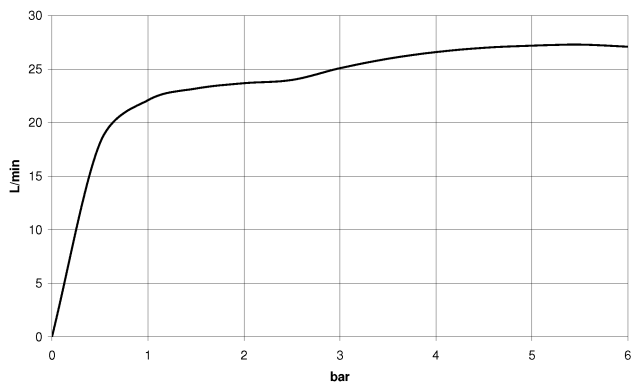

Flow rate chart

Certificates

LGA_38507.

WRAS_240502007.