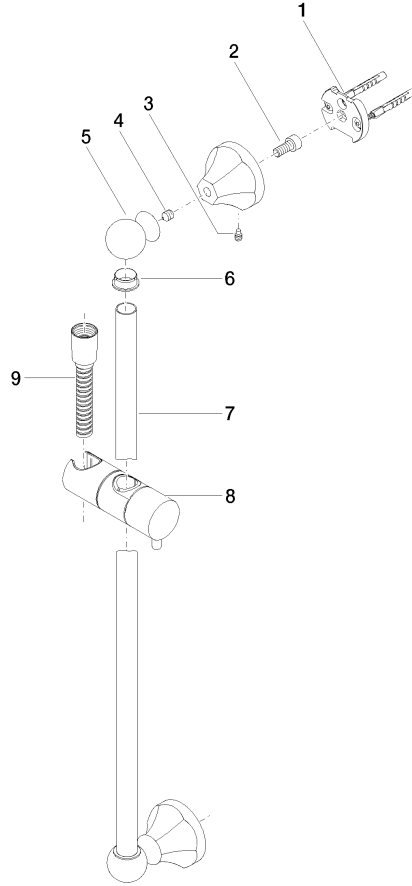

**MADISON Shower set without hand shower - Platinum**

26 413 370

- slide bar
- Pipe diameter 18 mm
- rosettes Ø 60 mm
- gauge 850 mm
- metal shower hose 1750mm with integrated anti-twist protection
- shower hose connector 1/2"
- WRAS

**Recommended miscellaneous**

**Concealed wall elbow -**

- max. recess depth mm
- min. recess depth mm

35 085 970 90

**Recommended miscellaneous**

**MADISON Wall elbow - Platinum**

28 450 370-08

## MADISON Shower set without hand shower - Platinum

---

26 413 370

### Certificates

---

WRAS\_2009

IAPMO\_4976

**MADISON Shower set without hand shower - Platinum**

26 413 370

**Spare parts list**

No.	Item Number	Name	Quantity used	Delivery time
1	05 17 97 507 00 90	fixing set	2	2
2	09 30 30 048 90	screw	2	2
3	09 31 11 140 90	pin	2	60
4	09 31 11 002 90	pin	2	2
5	09 21 40 020-08	connection	2	60
6	09 18 40 009 90	sleeve	2	2
7	08 28 22 596-08	pipe	1	40
8	12 580 970-08	Slide unit - Platinum	1	40
9	28 204 970-08	Metal shower hose 1/2" x 1/2" x 1750 mm - Platinum	1	40