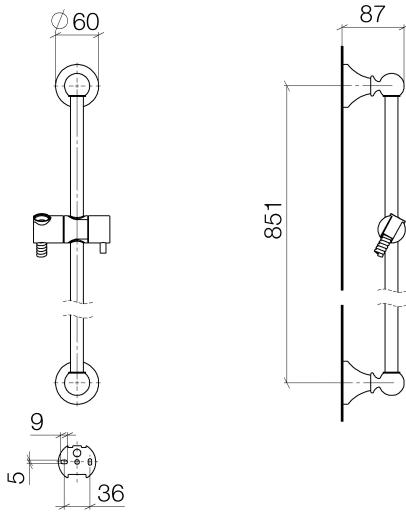

**MADISON Shower set without hand shower - Platinum**

26 413 370

- slide bar
- Pipe diameter 18 mm
- rosettes Ø 60 mm
- gauge 850 mm
- metal shower hose 1750mm with integrated anti-twist protection
- shower hose connector 1/2"
- WRAS

**Recommended miscellaneous**

**Concealed wall elbow -**

- max. recess depth mm
- min. recess depth mm

35 085 970 90

**Recommended miscellaneous**

**MADISON Wall elbow - Platinum**

28 450 370-08

## MADISON Shower set without hand shower - Platinum

---

26 413 370

### Certificates

---

WRAS\_2009

IAPMO\_4976

**MADISON Shower set without hand shower - Platinum**

26 413 370

**Spare parts list**

No.	Item Number	Name	Quantity used	Delivery time
1	05 17 97 507 00 90	fixing set	2	2
2	09 30 30 048 90	screw	2	2
3	09 31 11 140 90	pin	2	60
4	09 31 11 002 90	pin	2	2
5	09 21 40 020-08	connection	2	60
6	09 18 40 009 90	sleeve	2	2
7	08 28 22 596-08	pipe	1	40
8	12 580 970-08	Slide unit - Platinum	1	40
9	28 204 970-08	Metal shower hose 1/2" x 1/2" x 1750 mm - Platinum	1	40