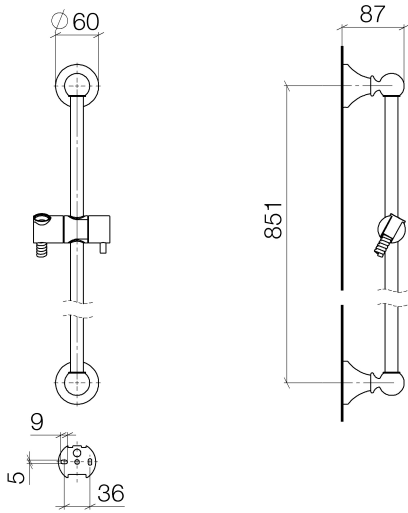

MADISON Shower set without hand shower - Durabronss (23kt Gold)

---

26 413 370

Codes & Standards

ASME A112.18.1

cUPC

Scottish Water
Byelaws

UK Water Supply
Regulations

Certificates

WRAS_2009

IAPMO_4976