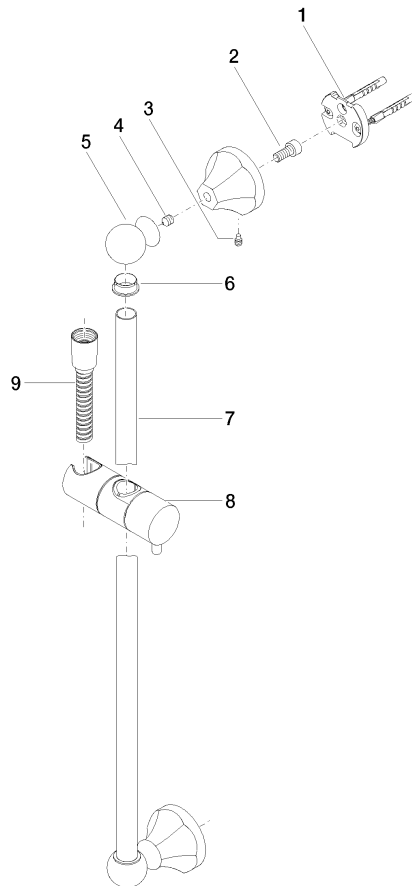

MADISON Shower set without hand shower - Durabronss (23kt Gold)

26 413 370

- slide bar
- Pipe diameter 18 mm
- rosettes Ø 60 mm
- gauge 850 mm
- metal shower hose 1750mm with integrated anti-twist protection
- shower hose connector 1/2"
- WRAS

This article does not include a hand shower!

	Durabronss (23kt Gold)	26 413 370-09
	Chrome	26 413 370-00
	Brushed Platinum	26 413 370-06
	Platinum	26 413 370-08
	Brushed Durabronss (23kt Gold)	26 413 370-28
	Brushed Dark Platinum	26 413 370-99

Recommended miscellaneous

Concealed wall elbow -

- max. recess depth mm
- min. recess depth mm

35 085 970 90

Recommended miscellaneous

MADISON Wall elbow - Durabronss (23kt Gold)

28 450 370-09

MADISON Shower set without hand shower - Durabronss (23kt Gold)

IAPMO_4976

MADISON Shower set without hand shower - Durabronz (23kt Gold)

26 413 370

Spare parts list

No.	Item Number	Name	Quantity used	Delivery time
1	05 17 97 507 00 90	fixing set	2	2
2	09 30 30 048 90	screw	2	2
3	09 31 11 140 90	pin	2	60
4	09 31 11 002 90	pin	2	2
5	09 21 40 020-09	connection	2	60
6	09 18 40 009 90	sleeve	2	2
7	08 28 22 596-09	pipe	1	60
8	12 580 970-09	slider	1	40
9	28 204 970-09	Metal shower hose 1/2" x 1/2" x 1750 mm - Durabronz (23kt Gold)	1	40