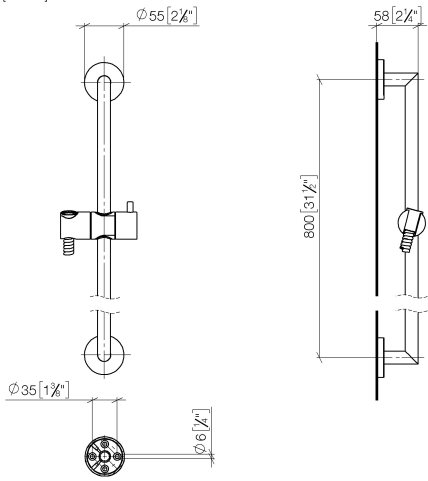

Shower set without hand shower - Brushed Bronze

TARA

26 413 625 Product version from 10/1/2023

Fits: TARA, META

- slide bar
- Pipe diameter 18 mm
- rosette Ø 55 mm
- gauge 800 mm
- metal shower hose 1750mm with integrated anti-twist protection
- shower hose connector 3/8"
- WRAS

This article does not include a hand shower!

	Brushed Bronze	26 413 625-42
	Chrome	26 413 625-00
	Brushed Platinum	26 413 625-06
	Platinum	26 413 625-08
	Dark Chrome	26 413 625-19
	Light Gold	26 413 625-26
	Brushed Light Gold	26 413 625-27
	Brushed Durabronze (23kt Gold)	26 413 625-28
	Matte Black	26 413 625-33
	Brushed Champagne (22kt Gold)	26 413 625-46
	Champagne (22kt Gold)	26 413 625-47
	Brushed Chrome	26 413 625-93
	Brushed Dark Platinum	26 413 625-99

26 413 625 Product version from 10/1/2023

mm [inches]

26 413 625 Product version from 10/1/2023

Parts for other finishes can be found here: [Chrome](#)

Spare parts list

No.	Item Number	Name	Quantity used	Delivery time
1	05 17 62 500 00 90	fixing set	2	2
2	90 14 10 032 00 90	seal	2	2
3	08 27 62 500-42	rosette	2	60
4	05 28 22 590 01-42	bar	1	60
5	12 580 970-42	Slide unit - Brushed Bronze	1	30
6	28 322 970-42	Metal shower hose 1/2" x 3/8" x 1750 mm - Brushed Bronze	1	30