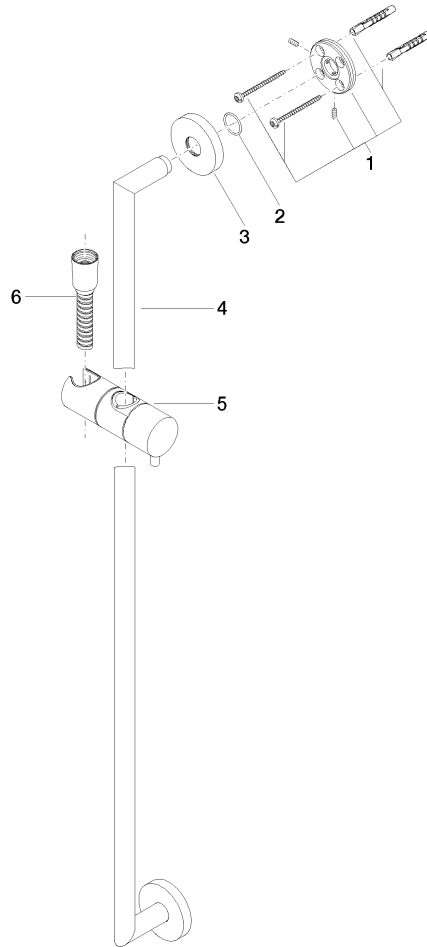

Shower set without hand shower - Champagne (22kt Gold)

TARA

26 413 625 Product version from 10/1/2023

Fits: TARA, META

- slide bar
- Pipe diameter 18 mm
- rosette Ø 55 mm
- gauge 800 mm
- metal shower hose 1750mm with integrated anti-twist protection
- shower hose connector 3/8"
- WRAS

This article does not include a hand shower!

	Champagne (22kt Gold)	26 413 625-47
	Chrome	26 413 625-00
	Brushed Platinum	26 413 625-06
	Platinum	26 413 625-08
	Dark Chrome	26 413 625-19
	Light Gold	26 413 625-26
	Brushed Light Gold	26 413 625-27
	Brushed Durabronze (23kt Gold)	26 413 625-28
	Matte Black	26 413 625-33
	Brushed Bronze	26 413 625-42
	Brushed Champagne (22kt Gold)	26 413 625-46
	Brushed Chrome	26 413 625-93
	Brushed Dark Platinum	26 413 625-99

Recommended miscellaneous

Concealed wall elbow -

35 085 970 90

- max. recess depth mm
- min. recess depth mm

Shower set without hand shower - Champagne (22kt Gold)

TARA

26 413 625 Product version from 10/1/2023

mm [inches]

Spare parts list

No.	Item Number	Name	Quantity used	Delivery time
1	05 17 62 500 00 90	fixing set	2	2
2	90 14 10 032 00 90	seal	2	2
3	08 27 62 500-47	rosette	2	30
4	05 28 22 590 01-47	bar	1	30
5	12 580 970-47	Slide unit - Champagne (22kt Gold)	1	30
6	28 322 970-47	Metal shower hose 1/2" x 3/8" x 1750 mm - Champagne (22kt Gold)	1	30