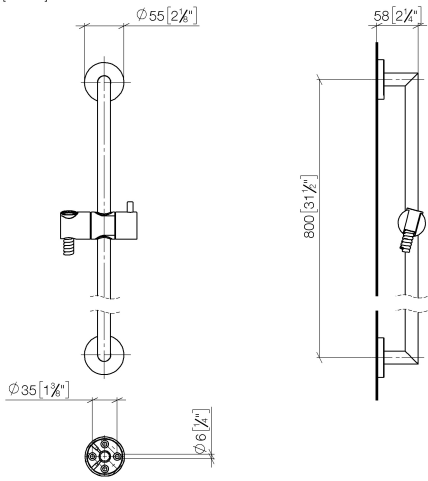

Shower set without hand shower - Champagne (22kt Gold)

TARA

26 413 625 Product version from 10/1/2023

Fits: TARA, META

- slide bar
- Pipe diameter 18 mm
- rosette Ø 55 mm
- gauge 800 mm
- metal shower hose 1750mm with integrated anti-twist protection
- shower hose connector 3/8"
- WRAS

Recommended miscellaneous

Concealed wall elbow -

35 085 970 90

- max. recess depth mm
- min. recess depth mm

Shower set without hand shower - Champagne (22kt Gold)

TARA

26 413 625 Product version from 10/1/2023

mm [inches]

Spare parts list

No.	Item Number	Name	Quantity used	Delivery time
1	05 17 62 500 00 90	fixing set	2	2
2	90 14 10 032 00 90	seal	2	2
3	08 27 62 500-47	rosette	2	30
4	05 28 22 590 01-47	bar	1	30
5	12 580 970-47	Slide unit - Champagne (22kt Gold)	1	30
6	28 322 970-47	Metal shower hose 1/2" x 3/8" x 1750 mm - Champagne (22kt Gold)	1	30