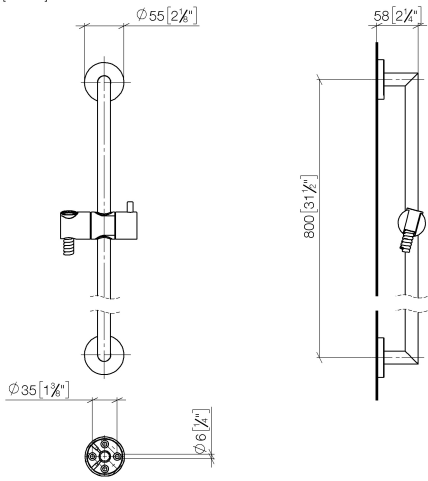

EDITION PRO Shower set - Chrome

26 413 626

- slide bar
- Pipe diameter 18 mm
- gauge 800 mm
- metal shower hose 1750mm with integrated anti-twist protection
- shower hose connector 3/8"
- WRAS 2009061

This article does not include a hand shower!

	Chrome	26 413 626-00
	Matte Black	26 413 626-33
	Brushed Chrome	26 413 626-93

EDITION PRO Shower set - Chrome

26 413 626

mm [inches]

Certificates

WRAS_2009061.

EDITION PRO Shower set - Chrome

26 413 626

Spare parts list

No.	Item Number	Name	Quantity used	Delivery time
1	05 17 62 500 00 90	fixing set	2	2
2	90 14 10 032 00 90	seal	2	2
3	08 27 62 500-00	rosette	2	10
4	05 28 22 590 01-00	bar	1	10
5	12 580 970-00	Slide unit - Chrome	1	10
6	28 322 970-00	Metal shower hose 1/2" x 3/8" x 1750 mm - Chrome	1	2