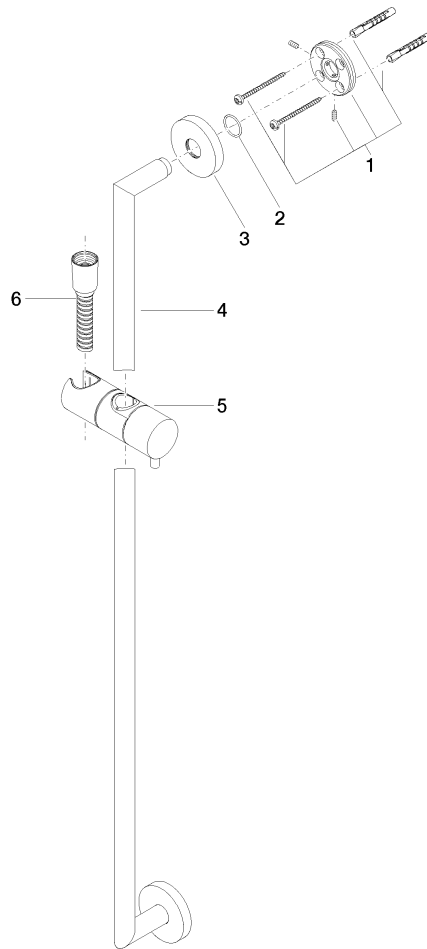

EDITION PRO Shower set - Chrome

26 413 626

- slide bar
- Pipe diameter 18 mm
- gauge 800 mm
- metal shower hose 1750mm with integrated anti-twist protection
- shower hose connector 3/8"
- WRAS 2009061

This article does not include a hand shower!

	Chrome	26 413 626-00
	Matte Black	26 413 626-33
	Brushed Chrome	26 413 626-93

EDITION PRO Shower set - Chrome

26 413 626

mm [inches]

Certificates

WRAS_2009061.

EDITION PRO Shower set - Chrome

26 413 626

Spare parts list

No.	Item Number	Name	Quantity used	Delivery time
1	05 17 62 500 00 90	fixing set	2	2
2	90 14 10 032 00 90	seal	2	2
3	08 27 62 500-00	rosette	2	10
4	05 28 22 590 01-00	bar	1	10
5	12 580 970-00	Slide unit - Chrome	1	10
6	28 322 970-00	Metal shower hose 1/2" x 3/8" x 1750 mm - Chrome	1	2