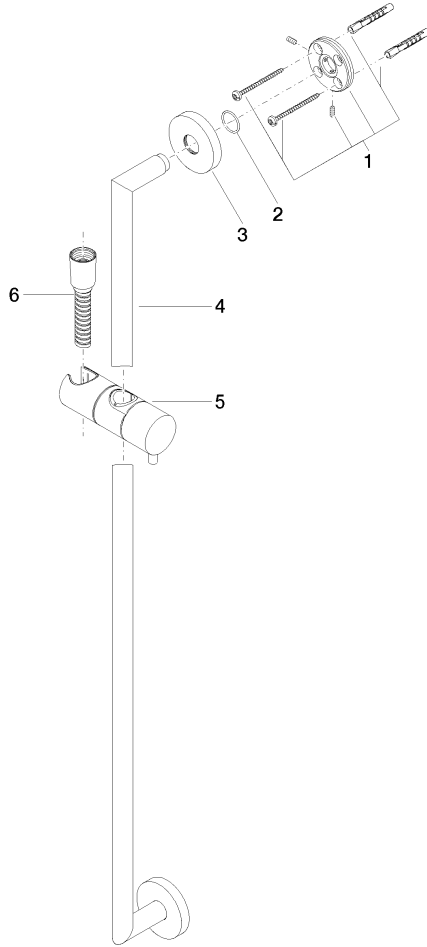

EDITION PRO Shower set - Matte Black

26 413 626

- slide bar
- Pipe diameter 18 mm
- gauge 800 mm
- metal shower hose 1750mm with integrated anti-twist protection
- shower hose connector 3/8"
- WRAS 2009061

This article does not include a hand shower!

	Matte Black	26 413 626-33
	Chrome	26 413 626-00
	Brushed Chrome	26 413 626-93

EDITION PRO Shower set - Matte Black

26 413 626

mm [inches]

Certificates

WRAS_2009061.

EDITION PRO Shower set - Matte Black

26 413 626

Parts for other finishes can be found here: [Chrome](#)

Spare parts list

No.	Item Number	Name	Quantity used	Delivery time
1	05 17 62 500 00 90	fixing set	2	2
2	90 14 10 032 00 90	seal	2	2
3	08 27 62 500-33	rosette	2	30
4	05 28 22 590 01-33	bar	1	30
5	12 580 970-33	Slide unit - Matte Black	1	10
6	28 322 970-33	Metal shower hose 1/2" x 3/8" x 1750 mm - Matte Black	1	2