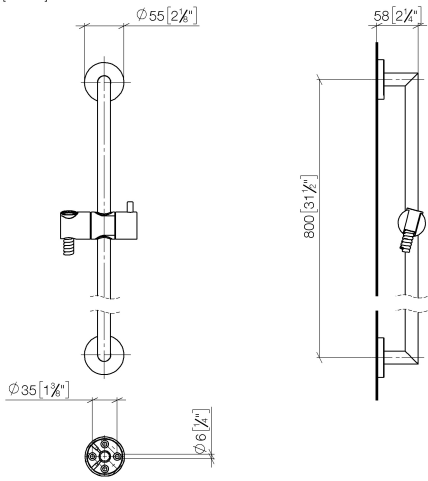

EDITION PRO Shower set - Matte Black

26 413 626

- slide bar
- Pipe diameter 18 mm
- gauge 800 mm
- metal shower hose 1750mm with integrated anti-twist protection
- shower hose connector 3/8"
- WRAS 2009061

This article does not include a hand shower!

	Matte Black	26 413 626-33
	Chrome	26 413 626-00
	Brushed Chrome	26 413 626-93

EDITION PRO Shower set - Matte Black

26 413 626

mm [inches]

Certificates

WRAS_2009061.

EDITION PRO Shower set - Matte Black

26 413 626

Parts for other finishes can be found here: [Chrome](#)

Spare parts list

No.	Item Number	Name	Quantity used	Delivery time
1	05 17 62 500 00 90	fixing set	2	2
2	90 14 10 032 00 90	seal	2	2
3	08 27 62 500-33	rosette	2	30
4	05 28 22 590 01-33	bar	1	30
5	12 580 970-33	Slide unit - Matte Black	1	10
6	28 322 970-33	Metal shower hose 1/2" x 3/8" x 1750 mm - Matte Black	1	2