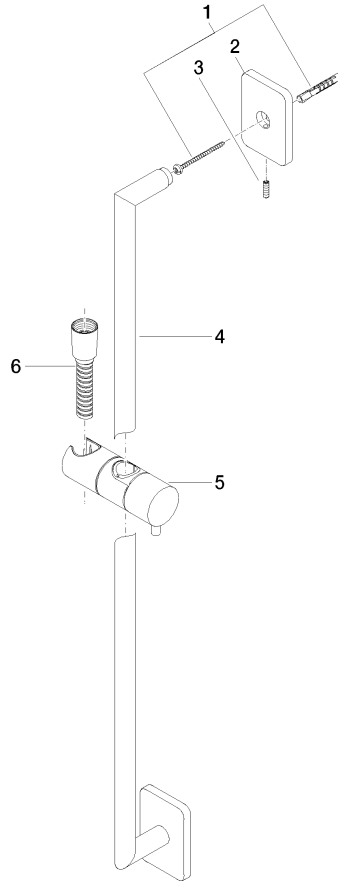

LULU Shower set without hand shower - Chrome

26 413 710

- slide bar
- rosette 78 x 55 mm
- gauge 800 mm
- metal shower hose 1750mm with integrated anti-twist protection
- shower hose connector 3/8"
- Pipe diameter 18 mm
- WRAS

This article does not include a hand shower!

	Chrome	26 413 710-00
	Brushed Platinum	26 413 710-06

Recommended miscellaneous

Concealed wall elbow -
 •max. recess depth mm
 •min. recess depth mm

35 085 970 90

Recommended miscellaneous

LULU Wall elbow - Chrome

28 450 710-00

LULU Shower set without hand shower - Chrome

26 413 710

mm [inches]

Codes & Standards

ASME A112.18.1

LULU Shower set without hand shower - Chrome

26 413 710

Spare parts list

No.	Item Number	Name	Quantity used	Delivery time
1	05 30 31 025 00 90	fixing set	2	2
2	09 27 71 005-00	rosette	2	10
3	09 31 11 013 90	pin	2	2
4	05 28 22 590 01-00	bar	1	10
5	12 580 970-00	Slide unit - Chrome	1	10
6	28 322 970-00	Metal shower hose 1/2" x 3/8" x 1750 mm - Chrome	1	2