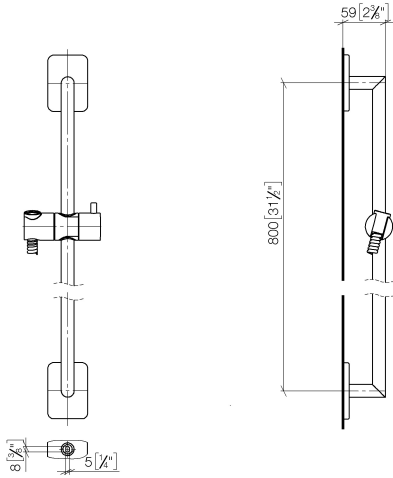

LULU Shower set without hand shower - Chrome

26 413 710

- slide bar
- rosette 78 x 55 mm
- gauge 800 mm
- metal shower hose 1750mm with integrated anti-twist protection
- shower hose connector 3/8"
- Pipe diameter 18 mm
- WRAS

This article does not include a hand shower!

	Chrome	26 413 710-00
	Brushed Platinum	26 413 710-06

Recommended miscellaneous

Concealed wall elbow -
 •max. recess depth mm
 •min. recess depth mm

35 085 970 90

Recommended miscellaneous

LULU Wall elbow - Chrome

28 450 710-00

LULU Shower set without hand shower - Chrome

26 413 710

mm [inches]

Codes & Standards

ASME A112.18.1

LULU Shower set without hand shower - Chrome

26 413 710

Spare parts list

No.	Item Number	Name	Quantity used	Delivery time
1	05 30 31 025 00 90	fixing set	2	2
2	09 27 71 005-00	rosette	2	10
3	09 31 11 013 90	pin	2	2
4	05 28 22 590 01-00	bar	1	10
5	12 580 970-00	Slide unit - Chrome	1	10
6	28 322 970-00	Metal shower hose 1/2" x 3/8" x 1750 mm - Chrome	1	2